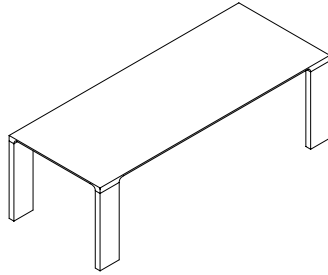

Radii

Radii 200 RAD200
L 200cm D 90cm H 73cm / L 78¾" D 35½" H 28¾"

Radii 240 RAD240
L 240cm D 95cm H 73cm / L 94½" D 37½" H 28¾"

Radii 280 RAD280
L 280cm D 100cm H 73cm / L 110¼" D 39½" H 28¾"

Walnut / White Oak

Radii is a solid wood dining table with subtle detailing that lends refinement to its simple appearance.

Available in solid White Oak and American Walnut.

Made in Italy

The design is defined by thin bevelled edges that cleverly flow through radius cuts to blend with the graceful legs. This sculptural detail gives visual lightness to the top while emphasizing the mass and durability of the table.

Concealed metal plates provide a seamless and ridged connection between the top and legs, while a lengthwise tensioning bar inset in the underside of the top can be used to ensure it remains perfectly flat over time. Lateral steel bars also eliminate any potential for wood movement and cracking.

The table is finished with an advanced low build water-based polyurethane that gives the wood a natural open-grain appearance, while providing maximum durability and longevity.

**BEN
SEN**