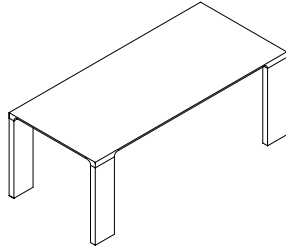

Radii

Radii 200 RAD200
L 200cm D 90cm H 73cm / L 78¾" D 35½" H 28¾"

Radii 240 RAD240
L 240cm D 95cm H 73cm / L 94½" D 37½" H 28¾"

Radii 280 RAD280
L 280cm D 100cm H 73cm / L 110¼" D 39½" H 28¾"

Walnut / White Oak

Radii is a solid wood dining table with subtle detailing that lends refinement to its simple appearance.

Available in solid White Oak and American Walnut.

Made in Italy

The design is defined by thin bevelled edges that cleverly flow through radius cuts to blend with the graceful legs. This sculptural detail gives visual lightness to the top while emphasizing the mass and durability of the table.

Concealed metal plates provide a seamless and ridged connection between the top and legs, while a lengthwise tensioning bar inset in the underside of the top can be used to ensure it remains perfectly flat over time. Lateral steel bars also eliminate any potential for wood movement and cracking.

The table is finished with an advanced low build water-based polyurethane that gives the wood a natural open-grain appearance, while providing maximum durability and longevity.

**BEN
SEN**