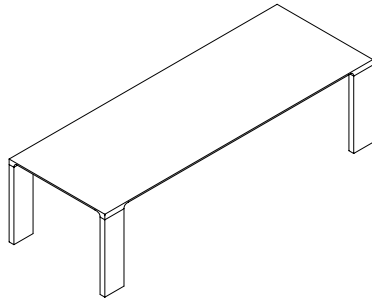

Radii

Radii 200 RAD200
L 200cm D 90cm H 73cm / L 78¾" D 35½" H 28¾"

Radii 240 RAD240
L 240cm D 95cm H 73cm / L 94½" D 37½" H 28¾"

Radii 280 RAD280
L 280cm D 100cm H 73cm / L 110¼" D 39½" H 28¾"

Walnut / White Oak

Radii is a solid wood dining table with subtle detailing that lends refinement to its simple appearance.

Available in solid White Oak and American Walnut.

Made in Italy

The design is defined by thin bevelled edges that cleverly flow through radius cuts to blend with the graceful legs. This sculptural detail gives visual lightness to the top while emphasizing the mass and durability of the table.

Concealed metal plates provide a seamless and ridged connection between the top and legs, while a lengthwise tensioning bar inset in the underside of the top can be used to ensure it remains perfectly flat over time. Lateral steel bars also eliminate any potential for wood movement and cracking.

The table is finished with an advanced low build water-based polyurethane that gives the wood a natural open-grain appearance, while providing maximum durability and longevity.

**BEN
SEN**