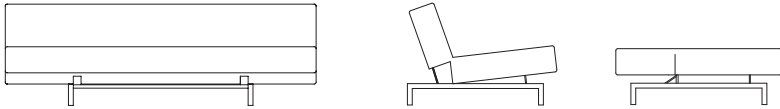

Sleeper

Sleeper Sofa SLP100

Sofa: L 204cm H 66cm D 98cm / L 80¼" H 26" D 38½"
Bed: L 204cm H 36cm D 108cm / L 80¼" H 14" D 42½"

Sleeper Back Cushion SLPBCU

L 78cm H 50cm D 15cm / L 30¾" H 19¾" D 6"

*Cushions are sold separately. Please specify fabric type and number of cushions required.

**BEN
SEN**

The Sleeper is a contemporary sofa that easily converts into a single bed.

Conventional sofa-beds involve complex, heavy systems of springs and levers that require several motions or placements. The result is inadequate spring suspension and poor cushioning that compromises comfort in sleeping or sitting. What differentiates the Sleeper from other sofa-beds is that the fully supported foam seat and back changes position in one smooth motion.

Visually, the Sleeper has uncompromised clean lines, balanced proportions, tailored details and a low profile that fits in any environment. The unique mechanical hardware is buried with only a hint to its presence, leaving the aesthetic appearance uncompromised.