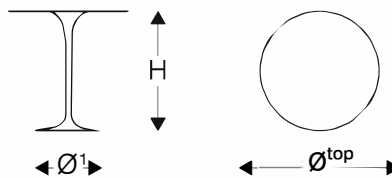

Bora Bora Side Table Tall

Mesa Auxiliar Bora Bora | REF #: 5133

Designer: **Luciano Mandelli**
Year: **2015**

Dimensions

\varnothing^1	\varnothing^{top}	H	Weight
13" 34 cm	21.75" 55 cm	23.5" 60 cm	00 00 kg

- Frame: + 38 colors available
- Top: + 03 colors available in Granite
+ 05 colors available

Visit the website www.tidelli.com/materials to see all the color options

Shipping Info

- Units/Box: 01
- Gross Weight: 18lbs / 8.2kgs
- Box Dimensions: 23"x23"x26"H / 59x59x65H cm
- Volume: 8cbf / 0.2m³
- HTS: 9403.20.00.18
- Freight Class: 250