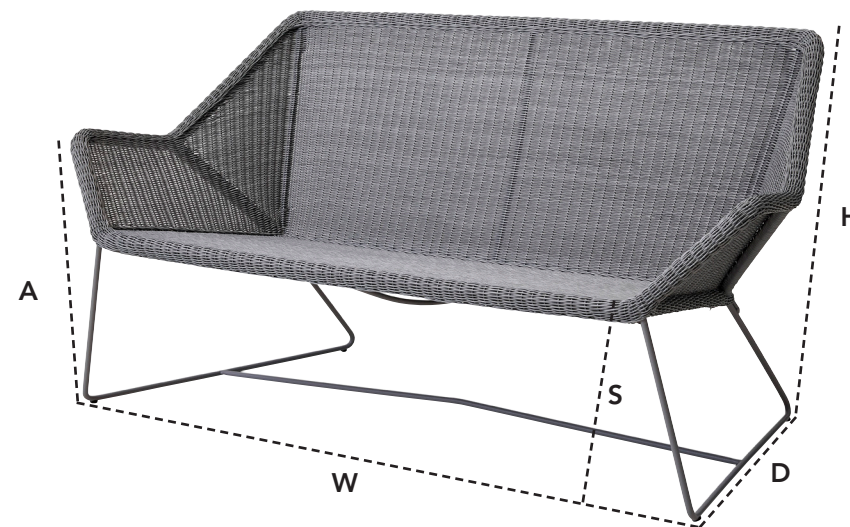

The popular Breeze sofa is designed for two. The Breeze 2-seater sofa is a natural extension of the light and stylish Breeze collection. The 2-seater Breeze sofa has inherited the elegance, lightness and look of the original Breeze products. The Breeze 2-seater sofa can be used as a stand-alone item in places where you wish to unwind and relax, in combination with the other Breeze chairs, or as a mix-and-match sofa combined with other Cane-line products. The Breeze sofa is available in black and white-grey Cane-line Weave® with seat cushions in a range of colours. The Breeze 2-seater sofa is designed by Strand+Hvass.

Dieser 2-Sitzer ist eine natürliche Erweiterung der hellen und stilvollen Breeze-Kollektion. Es zeichnet sich durch die für Breeze typische Eleganz, Leichtigkeit und Optik aus. Das Breeze 2-Sitzer-Sofa kann als Einzelmöbel an einem Ort stehen, den Sie zum Erholen und Entspannen ausersehen haben, in Kombination mit den anderen Breeze Stühlen oder als Mix-and-Match-Sofa zusammen mit anderen Cane-line Produkten. Das Breeze 2-Sitzer-Sofa ist in Schwarz und Weiß-Grau mit Sitzkissen in verschiedenen Farbausführungen erhältlich. Entworfen wurde das Breeze 2-Sitzer-Sofa von Strand+Hvass.

Hynde/Cushions/Kissen

● 5567Y36 Tempotest
W 118cm 46.5"
D 46cm 18.2"
H 2cm 0.8"
Wgt 1,5kg 3.31lbs

○ 5567YSN94/95/96/98 Cane-line Natté
W 118cm 46.5"
D 46cm 18.2"
H 2cm 0.8"
● Wgt 1,5kg 3.31lbs

● 5567YN107 Selected PP
W 118cm 46.5"
D 46cm 18.2"
H 2cm 0.8"
Wgt 1,5kg 3.31lbs