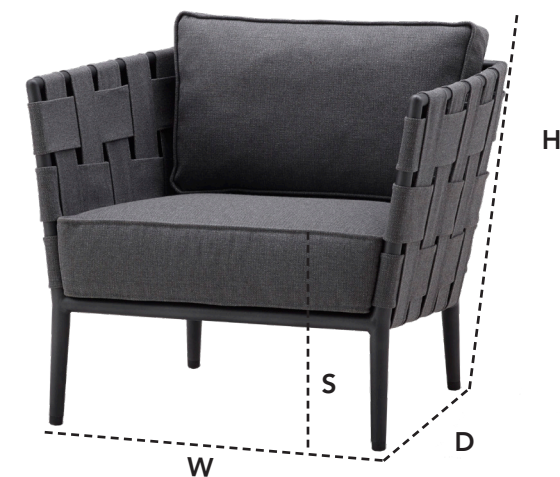

Der Conic Lounge-Sessel ist das Ergebnis eines langen Designprozesses, in dem Designer und Handwerker Stunden damit verbracht haben, den Rahmen und die Kissen genau richtig zu gestalten. Der Fokus lag auf einem harmonischen Design mit hohem Komfort. Die Kissen bieten einen hohen Komfort und weisen auf das klassische Design des Lounge-Sessels hin. Der Conic-Lounge-Sessel ist mit Allwetter-Kissen ausgestattet, durch die Sie die Zeit im Freien maximieren können, da die Kissen nach einem Regenschauer schnell trocknen. Der Lounge-Sessel kann sowohl zusammen mit den anderen Conic Modulen in einer Lounge-Gruppe verwendet werden als auch als alleinstehender Sessel, z. B. zwei Lounge-Sessel mit einem On-the-Move-Beistelltisch in der Mitte. Die Designidee der modularen Lounge-Serie Conic bestand darin, Möbel zu entwerfen, die sich sowohl an die Umgebung anpassen, jedoch auch herausstechen können. Die Conic-Serie wurde vom dänischen Designduo Johannes Foersom und Peter Hiort-Lorenzen MDD entworfen.