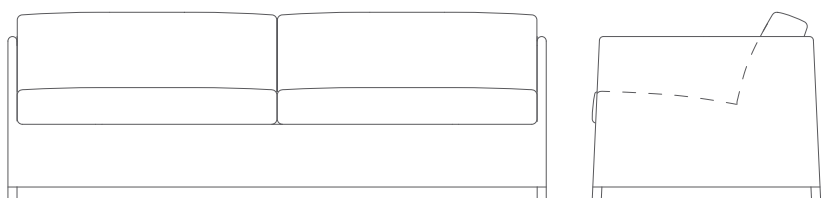

Diamond 3-personers lounge havesofa er et helstøbt design, der tager sig fantastisk ud fra alle vinkler. Et moderne udtryk kombineret med en komfort man sjældent ser på udendørs havemøbler. Lounge sofaens stel er produceret i det vejrbestandige Cane-line Weave® materiale. Hynderne på denne variant er fremstillet i Cane-line Natté stof. Sunbrella stoffet er vand- og smudsafvisende og meget modstandsdygtig overfor UV stråling. Sunbrella hynderne er med QuickDryFoam®, hvilket gør at de tørrer hurtigt efter en regnbyge. Designet af Foersom & Hiort-Lorenzen MDD.

Our Diamond 3-seater lounge sofa is timeless in its design. The whole range contains materials hand picked to withstand all types of weather, and besides being common in outdoor furniture, it is also comfortable and contains a new and innovative edge, thanks to the exciting input from the Danish Designers Foersom & Hiort-Lorenzen MDD. This version of the Diamond series comes with Cane-line Natté cushions with QuickDryFoam®.

Das Design unseres Diamond 3-Sitzer Loungesofa ist zeitlos. Die gesamte Kollektion besteht aus ausgesuchten Materialien, die allen Witterungen standhalten, und dabei sehr komfortabel sind. Diese Kollektion entstand in Zusammenarbeit mit den dänischen Designern Foersom & Hiort-Lorenzen (MDD). Der Diamond 3-Sitzer kommt mit einem Cane-line Natté Kissenatz.