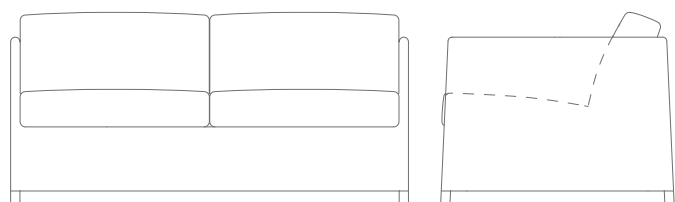

8502LGSG DIAMOND 2 SEATER SOFA

DESIGN BY FOERSOM & HIORT-LORENZEN MDD

W	150cm	59.1"	H	63cm	24.8"	A	62cm	24.4"
D	88cm	34.6"	S	40cm	15.7"	Wgt*	21,3kg	47lbs

Beskrivelse/Description/Beschreibung

Diamond 2-personers loungesofa er ligesom resten af serien designet af de berømte danske designere Foersom & Hiort-Lorenzen MDD. De har formålet at skabe et spændende udseende med en moderne, men alligevel luksuriøs, innovativ kant. Sofaen er fremstillet i Cane-line Weave® og har Cane-line Natté hynder med QuickDryFoam®. På samme måde som resten af serien kan både sofaen og hynderne stå udenfor hele året rundt.

The Diamond 2-seater lounge sofa is, like the other products in our Diamond series, designed by renowned Danish designers Foersom & Hiort-Lorenzen MDD. They have managed to create an exciting new look with a contemporary, yet luxurious, innovative edge. The lounge sofa comes with Cane-line Natté cushions w/QuickDryFoam®.

Das Diamond 2-Sitzer Loungesofa ist, wie alle Produkte der Diamond Kollektion, von den renommierten dänischen Designern Foersom & Hiort-Lorenzen MDD entworfen worden. Sie haben es geschafft, einen aufregenden neuen Look zu kreieren, der sowohl zeitgenössisch als auch luxuriös ist. Das Loungesofa kommt mit einem Cane-line Natté Kissensatz.