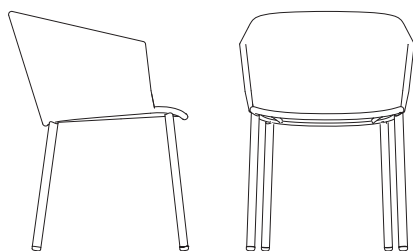

7440ROG MOMENTS CHAIR, STACKABLE

DESIGN BY FOERSOM & HIORT-LORENZEN MDD

W	57cm	22.4"	H	76cm	29.9"	A	52cm	20.5"
D	57cm	22.4"	S	45cm	17.7"	Wgt*	5,6kg	12.4lbs

Beskrivelse/Description/Beschreibung

Moments stol m/ armlæn i stabelbar version, er designet af den danske duo Foersom & Hiort-Lorenzen MDD. Moments sætter den nye standard for multi-flexible designs med dens skandinaviske, elegante, transparente og minimalistiske design. Moments er produceret med Cane-line Soft Rope.

Moments armchair, stackable is designed by the Danish design duo Foersom & Hiort-Lorenzen MDD. Moments is setting new standards for multi flexible design with its Scandinavian and elegant, transparent and minimalist design. It is produced with Cane-line Soft Rope.

Hinter dem Moments Stuhl, steht das dänische Designerduo Foersom & Hiort-Lorenzen MDD. Mit seinem eleganten, transparenten und minimalistischen Design, das typisch für die skandinavische Ästhetik ist, setzt Moments in puncto Vielseitigkeit und Flexibilität neue Maßstäbe.

Hynde/Cushions/Kissen

●	7430YSN95/96 Cane-line Natté	
W	42cm	16.6"
D	45cm	17.8"
H	2cm	0.8"
Wgt	0,8kg	1.76lbs