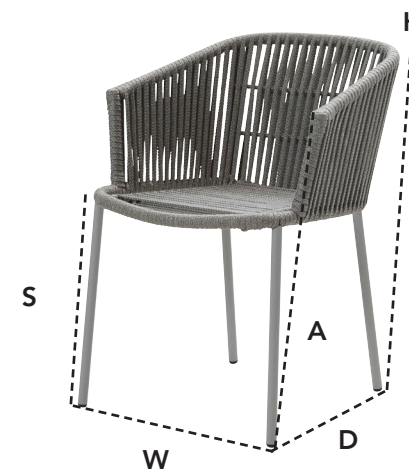

7440ROG MOMENTS CHAIR, STACKABLE

DESIGN BY FOERSOM & HIORT-LORENZEN MDD

W	57cm	22.4"	H	76cm	29.9"	A	52cm	20.5"
D	57cm	22.4"	S	45cm	17.7"	Wgt*	5,6kg	12.4lbs

Beskrivelse/Description/Beschreibung

Moments stol m/ armlæn i stabelbar version, er designet af den danske duo Foersom & Hiort-Lorenzen MDD. Moments sætter den nye standard for multi-flexible designs med dens skandinaviske, elegante, transparente og minimalistiske design. Moments er produceret med Cane-line Soft Rope.

Moments armchair, stackable is designed by the Danish design duo Foersom & Hiort-Lorenzen MDD. Moments is setting new standards for multi flexible design with its Scandinavian and elegant, transparent and minimalist design. It is produced with Cane-line Soft Rope.

Hynde/Cushions/Kissen

●	7430YSN95/96 Cane-line Natté	
W	42cm	16.6"
D	45cm	17.8"
H	2cm	0.8"
Wgt	0,8kg	1.76lbs

7441ROG/ROB MOMENTS CHAIR, MEDER

DESIGN BY FOERSOM & HIORT-LORENZEN MDD

W	59cm	23.2"	H	76cm	29.9"	A	52cm	20.5"
D	64cm	25.2"	S	45cm	17.7"	Wgt*	7,8kg	17.2lbs