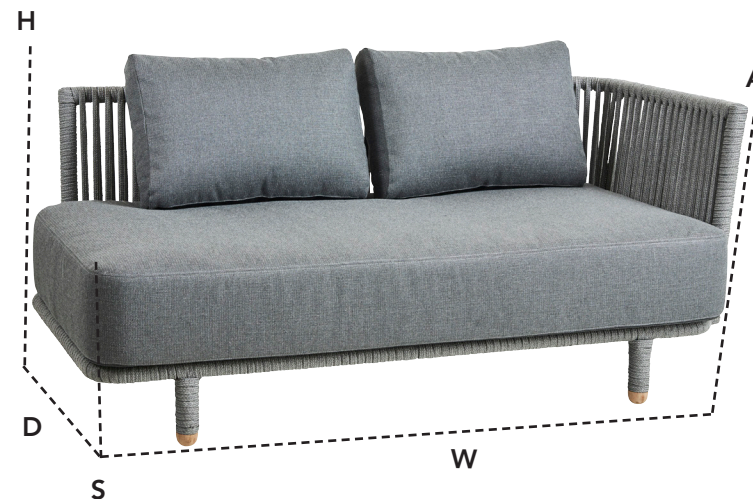

Moments 2-seater, left is designed by the Danish design duo Foersom & Hiort-Lorenzen MDD. Moments is setting new standards for multi flexible design with its Scandinavian and elegant, transparent and minimalistic design. It is produced with Cane-line Soft Rope and SoftTouch QuickDry cushions. The Cane-line QuickDry system is a special technique for your comfort - after app. one hour of rain showers cushions are dry again. Choose between the many modules and create your own lounge.

Hinter dem Zweisitzer Moments, links, steht das dänische Designerduo Foersom & Hiort-Lorenzen MDD. Mit seinem eleganten, transparenten und minimalistischen Design, das typisch für die skandinavische Ästhetik ist, setzt Moments in puncto Vielseitigkeit und Flexibilität neue Maßstäbe. Das Sofa ist mit Soft Rope und SoftTouch QuickDry Kissen von Cane-line ausgestattet. Die spezielle Technologie des QuickDry Systems von Cane-line sorgt dafür, dass die Polster rund eine Stunde nach einem Regenschauer wieder trocken sind. Wählen Sie zwischen vielen Modulen und stellen Sie sich Ihre ganz eigene Lounge zusammen.