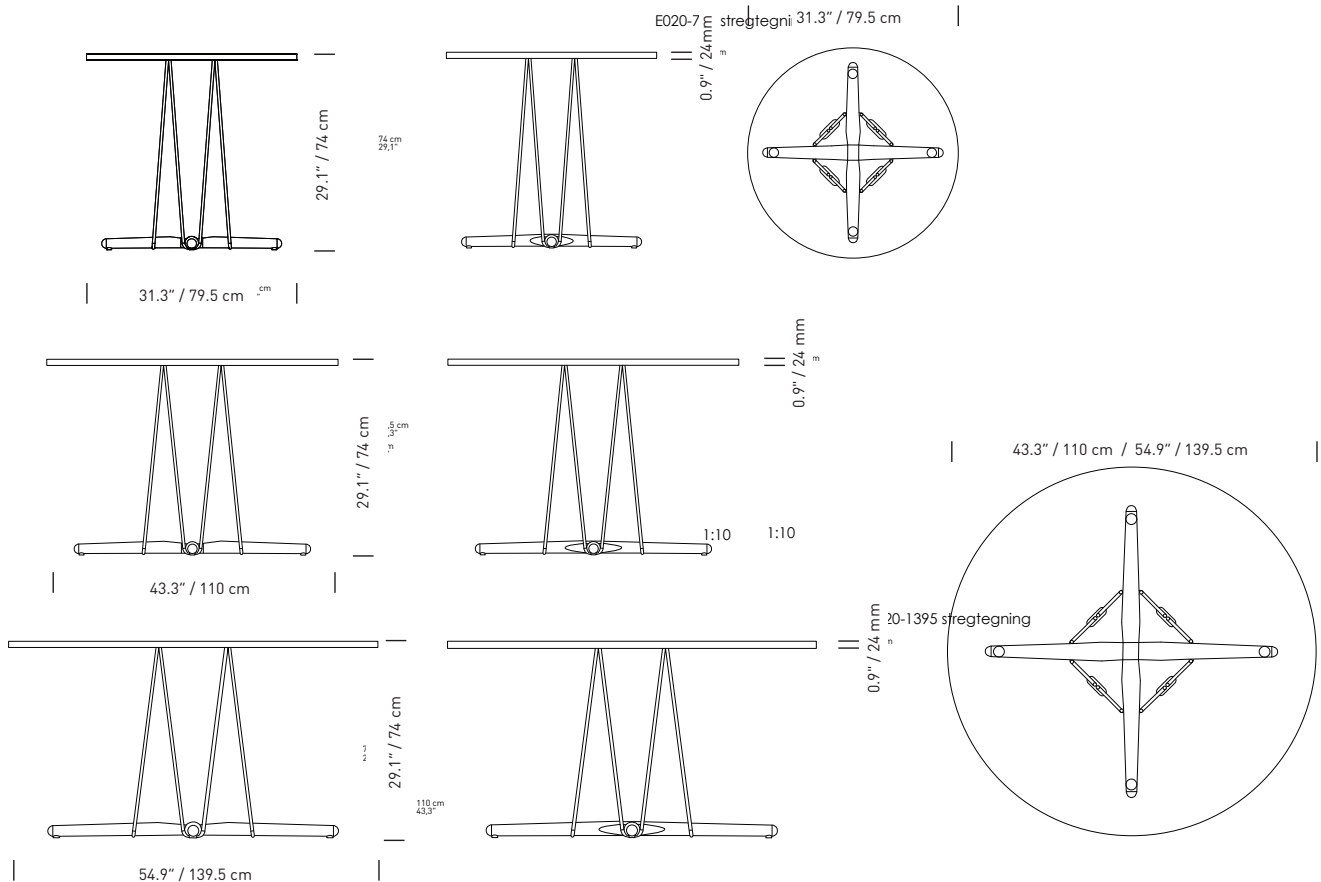

E020 | EMBRACE TABLE

DESIGN BY E00S | 2019

Table top: black or white laminate | **Base:** stainless or black powder-coated steel, solid wood

The table top always comes with a wood edge with the same surface treatment as the wood base.
 *Oak has a clearly visible wood structure when painted.

Please note that black oak only comes with a table top in black laminate.

1:10