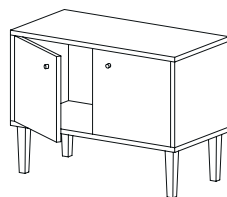

Shaped from Nordico Verace stools' family, Tinello Italiano is a collection of containers inspired by Italian culture and tradition. Available in several versions: chest, dresser, container with doors or tip-up door. Thanks to its decorations it is the perfect piece for every room of your house.

printed and laminated birch wood

MP007
cm 100 x 50 - h 75

baroque - C
vietri - E
ravello - I

MP009
cm 100 x 50 - h 75

baroque - C
vietri - E

MP008
cm 100 x 50 - h 75

baroque - C
vietri - E
ravello - I

MP010
cm 100 x 50 - h 55