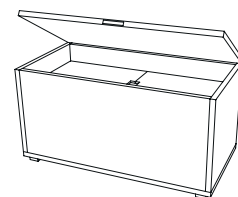

Shaped from Nordico Verace stools' family, Tinello Italiano is a collection of containers inspired by Italian culture and tradition. Available in several versions: chest, dresser, container with doors or tip-up door. Thanks to its decorations it is the perfect piece for every room of your house.

printed and laminated birch wood

MP007
cm 100 x 50 - h 75

baroque - C
vietri - E
ravello - I

MP009
cm 100 x 50 - h 75

baroque - C
vietri - E

MP008
cm 100 x 50 - h 75

baroque - C
vietri - E
ravello - I

MP010
cm 100 x 50 - h 55