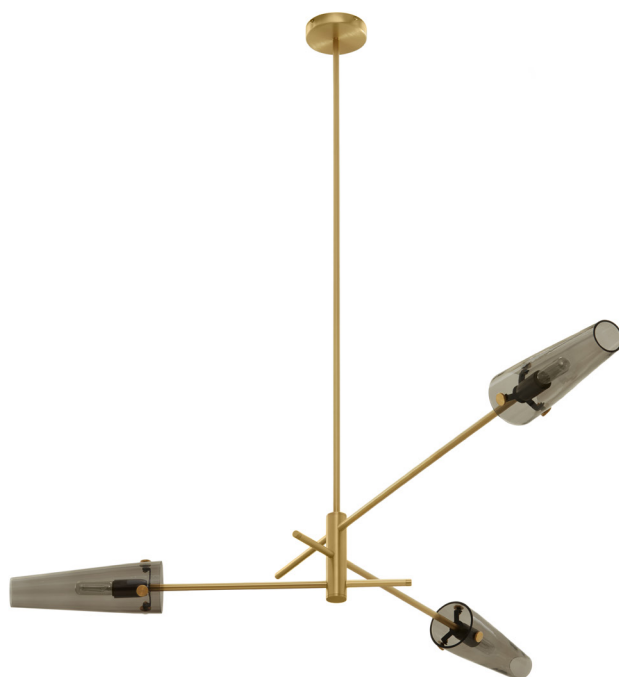

# AXIS THREE PENDANT

**finish options**

satin brass with smoked glass shades  
**CTO-01-044-0001**

bronze with smoked glass shades  
**CTO-01-044-0002**

**suspension**

drop rod with ceiling box

please specify the required overall drop from the ceiling to the bottom of the fitting

**bulbs**

240v - 3 x E14, 25w max  
 120v - 3 x E12, 25w max

**weight**

9kg (19lbs)

**certification**

**mounting plate dimensions**