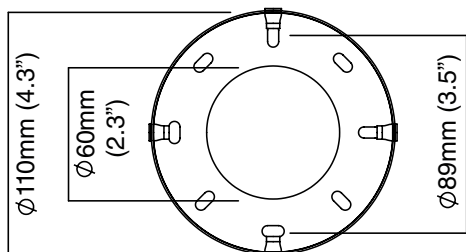

bulbs

240v - 3 x E14, 25w max
120v - 3 x E12, 25w max

weight

15kg (33lbs)

certification

mounting plate dimensions

1720mm