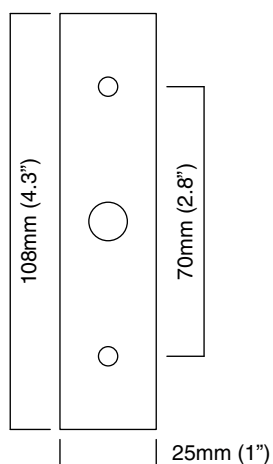

CAPSULE

finish	gold laquered
bulb	240v - 1 x LED G9, 3w max 120v - 1 x LED G9, 3w max (no bulbs supplied)
weight	1kg (2.2lbs)
designer	Autoban
certification	CE compliant

145mm (6")

110mm
(4")

mounting plate dimensions

280mm (11")