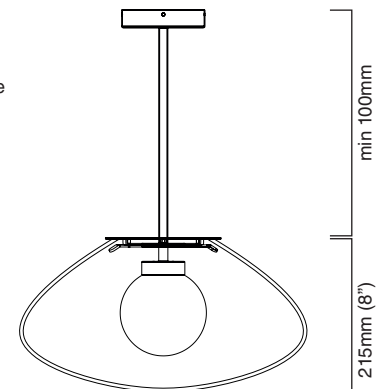

# PETRA SMALL

**finish options**

- satin brass with smoked glass shade and hand shaped smoked glass inner shade  
**CTO-01-182-0001**
- dark bronze with smoked glass shade and hand shaped smoked glass inner shade  
**CTO-01-182-0003**
- satin brass with smoked glass shade and white opal glass inner shade  
**CTO-01-182-0002**
- dark bronze with smoked glass shade and white opal glass inner shade  
**CTO-01-182-0004**

**suspension**

- drop rod with ceiling box
- please specify the required overall drop from the ceiling to the bottom of the fitting

**bulbs**

- 240V - E14 – 1 x 60W max, recommended 6W LED 2700K
- 120V - E12 – 1 x 60W max, recommended 4.5W LED 2700K (no bulbs supplied)

**weight**

- 8kg (18lbs)

**certification**

**mounting plate dimensions**

**weight**

12kg (26.5lbs)

**certification**

**mounting plate dimensions**