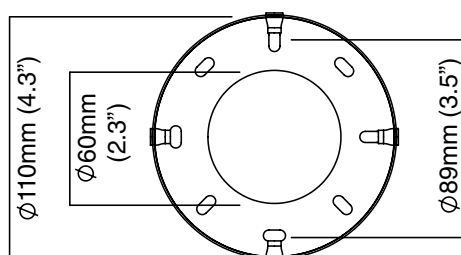

**suspension**

- drop rod with ceiling box
- please specify the required overall drop from the ceiling to the bottom of the fitting

**bulbs**

- 240V - E14 – 1 x 60W max, recommended 6W LED 2700K
- 120V - E12 – 1 x 60W max, recommended 4.5W LED 2700K (no bulbs supplied)

**weight**

- 8kg (18lbs)

**certification**

**mounting plate dimensions**

**weight**

12kg (26.5lbs)

**certification**

**mounting plate dimensions**