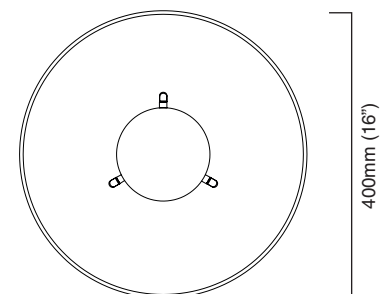

# PETRA SMALL

**finish options**

- satin brass with smoked glass shade and hand shaped smoked glass inner shade  
**CTO-01-182-0001**
- dark bronze with smoked glass shade and hand shaped smoked glass inner shade  
**CTO-01-182-0003**
- satin brass with smoked glass shade and white opal glass inner shade  
**CTO-01-182-0002**
- dark bronze with smoked glass shade and white opal glass inner shade  
**CTO-01-182-0004**

**suspension**

- drop rod with ceiling box
- please specify the required overall drop from the ceiling to the bottom of the fitting

**bulbs**

- 240V - E14 – 1 x 60W max, recommended 6W LED 2700K
- 120V - E12 – 1 x 60W max, recommended 4.5W LED 2700K (no bulbs supplied)

**weight**

- 8kg (18lbs)

**certification**

**mounting plate dimensions**

**weight**

12kg (26.5lbs)

**certification**

**mounting plate dimensions**