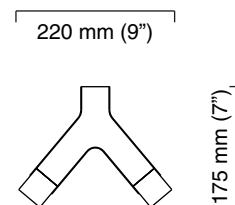

RAYON WALL

finish	bronze with satin brass and acrylic
bulbs	240v - integrated led (dimmable), 20w 120v - integrated led (dimmable), 20w
weight	6kg (13.2lbs)
designer	Stéphane Parmentier
certification	CE compliant

mounting plate dimensions