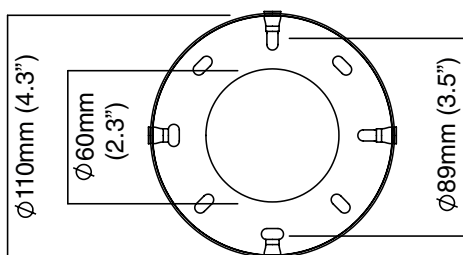

bulbs

240V - E27 - 1 x 60W max, recommended 8.5W LED 2700K
120V - E26 - 1 x 60W max, recommended 8.8W LED 2700K
(no bulbs supplied)

weight

10kg (22lbs)

certification

mounting plate dimensions

SKYE LARGE

finish options