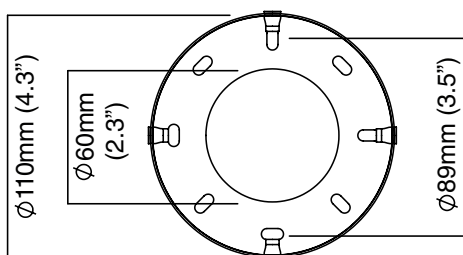

bulbs

240V - E27 - 1 x 60W max, recommended 8.5W LED 2700K
120V - E26 - 1 x 60W max, recommended 8.8W LED 2700K
(no bulbs supplied)

weight

8kg (18lbs)

certification

mounting plate dimensions

SKYE MEDIUM

finish options

satin brass with sfumato glass shade
CTO-01-217-0021

dark bronze with sfumato glass shade
CTO-01-217-0022

suspension

drop rod with ceiling box

please specify the required overall drop from the ceiling to the bottom of the fitting

bulbs

240V - E27 - 1 x 60W max, recommended 8.5W LED 2700K
120V - E26 - 1 x 60W max, recommended 8.8W LED 2700K
(no bulbs supplied)

weight

10kg (22lbs)

certification

mounting plate dimensions

SKYE LARGE

finish options