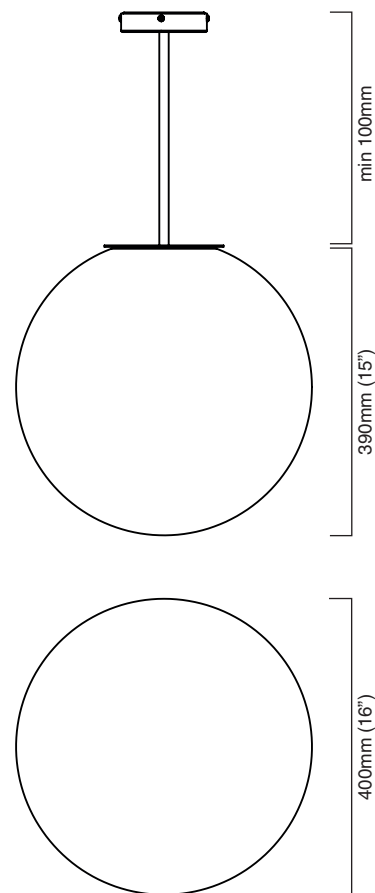

bulbs

240V - E27 - 1 x 60W max, recommended 8.5W LED 2700K
120V - E26 - 1 x 60W max, recommended 8.8W LED 2700K
(no bulbs supplied)

weight

8kg (18lbs)

certification

mounting plate dimensions

SKYE MEDIUM

finish options

satin brass with sfumato glass shade
CTO-01-217-0021

dark bronze with sfumato glass shade
CTO-01-217-0022

suspension

drop rod with ceiling box

please specify the required overall drop from the ceiling to the bottom of the fitting

bulbs

240V - E27 - 1 x 60W max, recommended 8.5W LED 2700K
120V - E26 - 1 x 60W max, recommended 8.8W LED 2700K
(no bulbs supplied)

weight

10kg (22lbs)

certification

mounting plate dimensions

SKYE LARGE

finish options