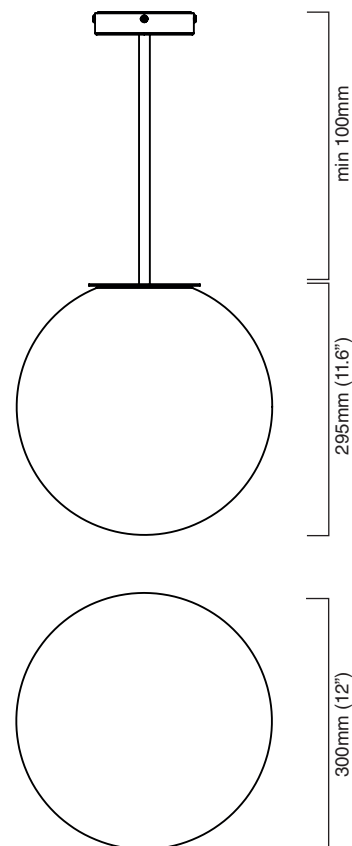

SKYE SMALL

finish options

satin brass with sfumato glass shade
CTO-01-217-0001

dark bronze with sfumato glass shade
CTO-01-217-0002

suspension

drop rod with ceiling box

please specify the required overall drop from the ceiling to the bottom of the fitting

bulbs

240V - E27 - 1 x 60W max, recommended 8.5W LED 2700K
120V - E26 - 1 x 60W max, recommended 8.8W LED 2700K
(no bulbs supplied)

weight

8kg (18lbs)

certification

mounting plate dimensions

SKYE MEDIUM

finish options

satin brass with sfumato glass shade
CTO-01-217-0021

dark bronze with sfumato glass shade
CTO-01-217-0022

suspension

drop rod with ceiling box

please specify the required overall drop from the ceiling to the bottom of the fitting

bulbs

240V - E27 - 1 x 60W max, recommended 8.5W LED 2700K
120V - E26 - 1 x 60W max, recommended 8.8W LED 2700K
(no bulbs supplied)

weight

10kg (22lbs)

certification

mounting plate dimensions

SKYE LARGE

finish options