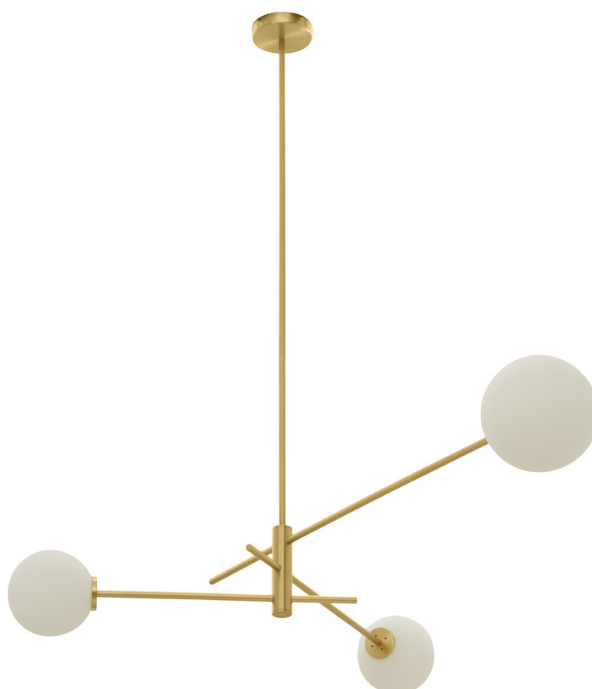

# TREVI THREE PENDANT

**finish options**

satin brass with matt opal glass shades  
**CTO-01-245-0001**  
 bronze with matt opal glass shades  
**CTO-01-245-0002**

**suspension**

drop rod with ceiling box  
 please specify the required overall drop from the ceiling to the bottom of the fitting

**bulbs**

240v - 3 x E14, 25w max  
 120v - 3 x E12, 25w max

**weight**

6kg (13lbs)

**certification**

**mounting plate dimensions**