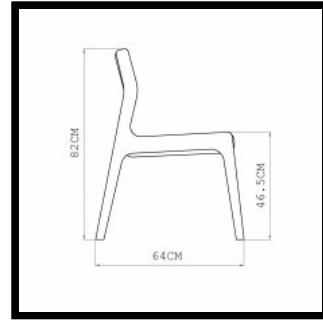

SIZE

W54 × D64 × H82 cm, seat height 44.5 cm
 W21 1/4 × D25 1/5 × H32 1/3 ", seat height 17 1/2 "

SPECIFICATION

Available in American black walnut, American white oak, or European Ash in a range of finishes, and a range of fabrics. Click on 'Materials' in the left hand menu for further information.

0
1
A
U
F
O
B
A
N

219 DEER CHAIR

W54 × D64 × H82 cm, seat height 44.5 cm
W21 1/4 × D25 1/5 × H32 1/3 ", seat height 17 1/2 "