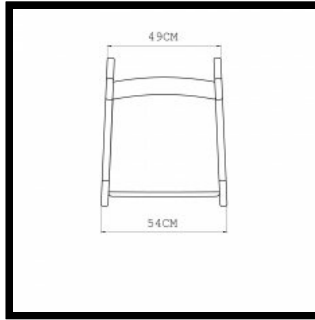

SIZE

W54 × D64 × H82 cm, seat height 44.5 cm
 W21 1/4 × D25 1/5 × H32 1/3 ", seat height 17 1/2 "

SPECIFICATION

Available in American black walnut, American white oak, or European Ash in a range of finishes, and a range of fabrics. Click on 'Materials' in the left hand menu for further information.

0
1
A
U
F
O
B
A
N

219 DEER CHAIR

W54 × D64 × H82 cm, seat height 44.5 cm
W21 1/4 × D25 1/5 × H32 1/3 ", seat height 17 1/2 "