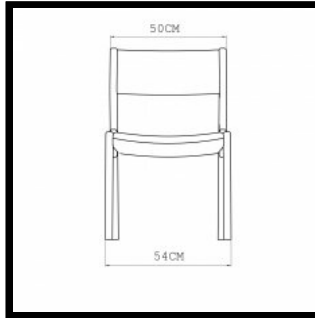

SIZE

W54 × D64 × H82 cm, seat height 44.5 cm
 W21 1/4 × D25 1/5 × H32 1/3 ", seat height 17 1/2 "

SPECIFICATION

Available in American black walnut, American white oak, or European Ash in a range of finishes, and a range of fabrics. Click on 'Materials' in the left hand menu for further information.

0
1
A
U
F
O
B
A
N

219 DEER CHAIR

W54 × D64 × H82 cm, seat height 44.5 cm
W21 1/4 × D25 1/5 × H32 1/3 ", seat height 17 1/2 "