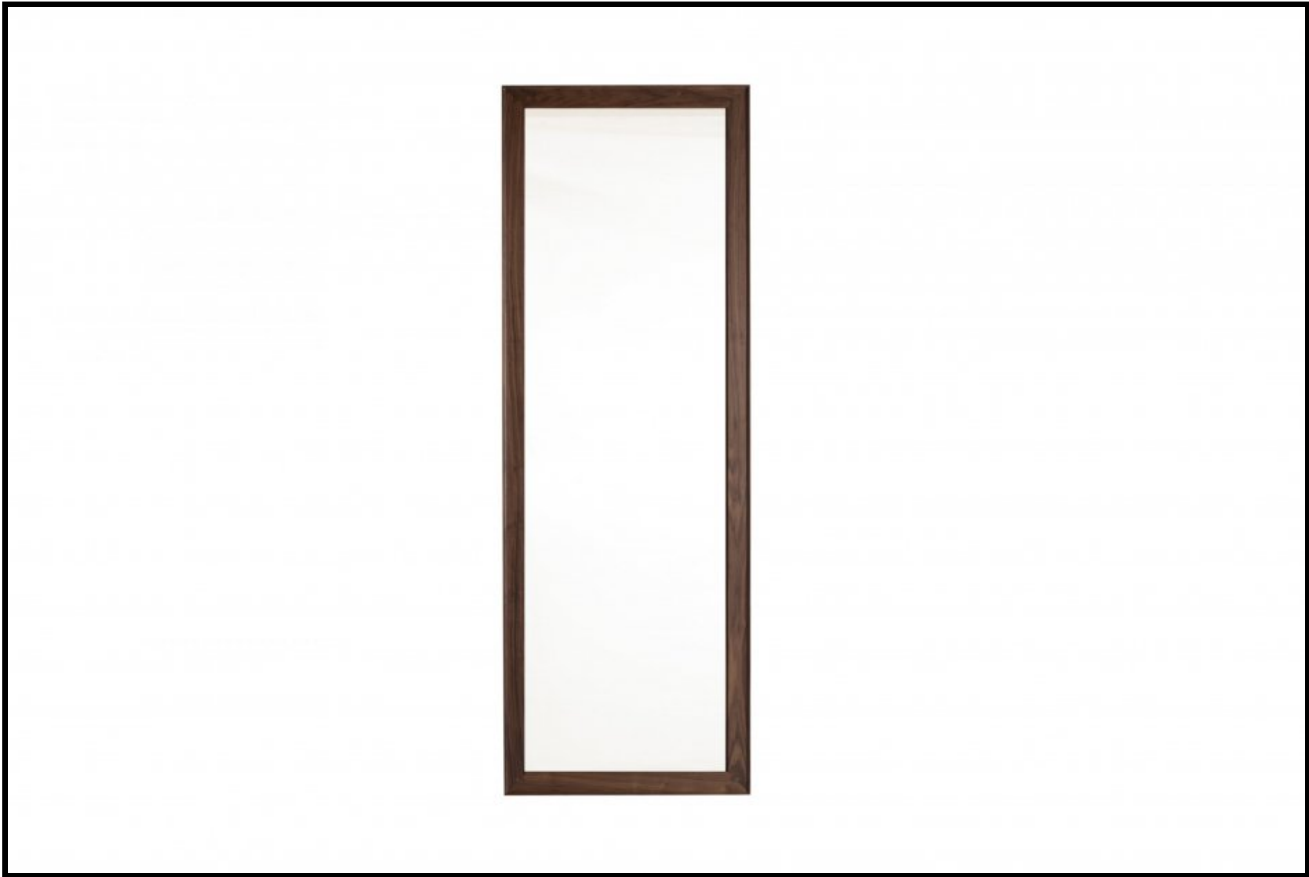

MATERIAL OPTIONS

392LR CONISTON LARGE ROUND MIRROR

Coniston mirror is named after Coniston Water in England's Lake District, the timber frame recalling the land that encircles the reflective lake. Coniston features joinery invented by Matthew Hilton, which can only be achieved with CNC machinery. The joinery adds a beautiful decorative detail, while increasing the long grain to long grain bonds for greater stability. The mirror can be hung in two orientations - there is no top or bottom, allowing the user to choose their preferred orientation according to the unique wood grain on every piece. Designed by Matthew Hilton for his eponymous brand, and manufactured by De La Espada craftsmen.

SIZE

W113 x D4 x H113 cm
W44 1/2 x D1 1/2 x H44 1/2 "

SPECIFICATION

Available in American black walnut, American white oak, or European Ash in a range of finishes. Click on 'Materials' in the left hand menu for further information. Mirror glass is replaceable. Coniston hangs flat against the wall with a secure yet invisible hanging system. Product Information: Coniston

MATERIAL OPTIONS

392LV CONISTON LARGE RECTANGULAR MIRROR

Coniston mirror is named after Coniston Water in England's Lake District, the timber frame recalling the land that encircles the lake. This understated solid wood mirror has beautiful detailing, from the innovative joinery and pared down form, to the carefully considered hanging mechanism which allows the mirror to rest evenly against the wall. The mirror can be hung horizontally or vertically - there is no top or bottom, allowing the user to choose their preferred orientation according to the unique wood grain on every piece. Designed by Matthew Hilton for his eponymous brand, and manufactured by De La Espada craftsmen.