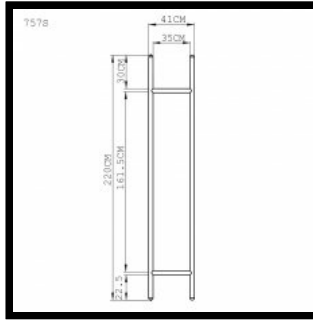

757 EXTEND MIRRORS

757S Extend Mirror - small
W41 × D4 × H220 cm
W16 1/8 × D1 1/2 × H86 2/3 "

757M Extend Mirror - medium
W65 × D4 × H220 cm
W25 1/2 × D1 1/2 × H86 2/3 "

757L Extend Mirror - large
W95 × D4 × H220 cm
W37 2/5 × D1 1/2 × H86 2/3 "

0
1
N
E
R
I
&
H
U