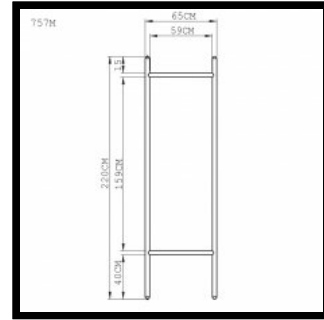

757 EXTEND MIRRORS

757S Extend Mirror - small
W41 × D4 × H220 cm
W16 1/8 × D1 1/2 × H86 2/3 "

757M Extend Mirror - medium
W65 × D4 × H220 cm
W25 1/2 × D1 1/2 × H86 2/3 "

757L Extend Mirror - large
W95 × D4 × H220 cm
W37 2/5 × D1 1/2 × H86 2/3 "

0
1
N
E
R
I
&
H
U