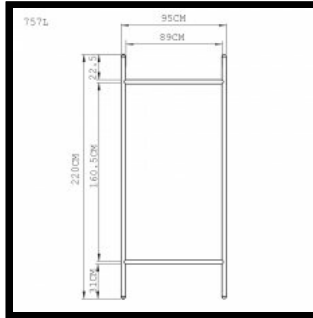

757 EXTEND MIRRORS

757S Extend Mirror - small
W41 × D4 × H220 cm
W16 1/8 × D1 1/2 × H86 2/3 "

757M Extend Mirror - medium
W65 × D4 × H220 cm
W25 1/2 × D1 1/2 × H86 2/3 "

757L Extend Mirror - large
W95 × D4 × H220 cm
W37 2/5 × D1 1/2 × H86 2/3 "

0
1
N
E
R
I
&
H
U