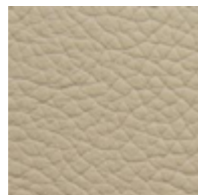

Above  
Right

Harvey 2 Seat Sofa in Bute Turnberry (Herring) & Troon (Houndstooth).  
Detail of Harvey Sofa in Bute Turnberry (Herring) & Troon (Houndstooth).

**Materials** Softwood frame, oak or stained beech legs, CMHR foams and fabrics.  
**Additional Notes** Crib 5 fabrics available (Price on request).  
 Available in leather, COM and COL (Price on request).  
**Place of Origin** Thetford, United Kingdom.  
**Shipping** 6-8 weeks.  
 Lead time for large orders timed on request.  
 Free UK Kerbside delivery on orders over £1000. Anything below please add £45.  
 White glove and full installation service available (Price on request).

**UPHOLSTERY**  
 All Fabric Bands

**UPHOLSTERY**  
 COM

**UPHOLSTERY**  
 Leather 1 & 2

**LEG**  
 Oak

**LEG**  
 Bespoke Stained  
 Beech

Harvey 2 Seat Sofa in Ultraleather (Ocean) & Bute Elgin (Oxford); Harvey 3 Seat Sofa in Ultraleather (Steam), Bute Turnberry (Herring) & Troon (Houndstooth) at Transpennine Express First Class Lounge, Huddersfield.