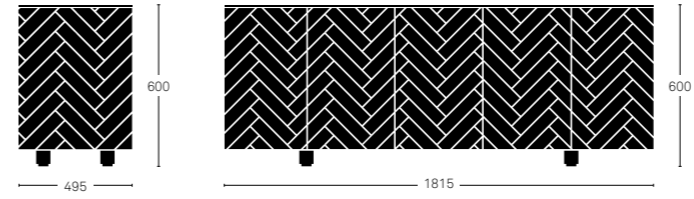

The range includes a sideboard and two occasional tables, each featuring satin finished walnut veneers and complimentary brass accents, alongside an etched branding detail that incorporates the designer's name.

Parq Life Sideboard

PL1

Dimensions	Sideboard	1815mm (l) x 495mm (d) x 600mm (h)
Materials	American walnut veneer, polished brass, solid walnut and nickel fixtures	
Additional Notes	Custom shapes and sizes available (Price on request)	
	Alternative veneer and top material available (Price on request)	
	Brass is unlacquered and will require maintaining	
Lead Time	8-10 Weeks	
	Lead time for large orders timed on request	
Place of Origin	Calne & Folkestone, United Kingdom	