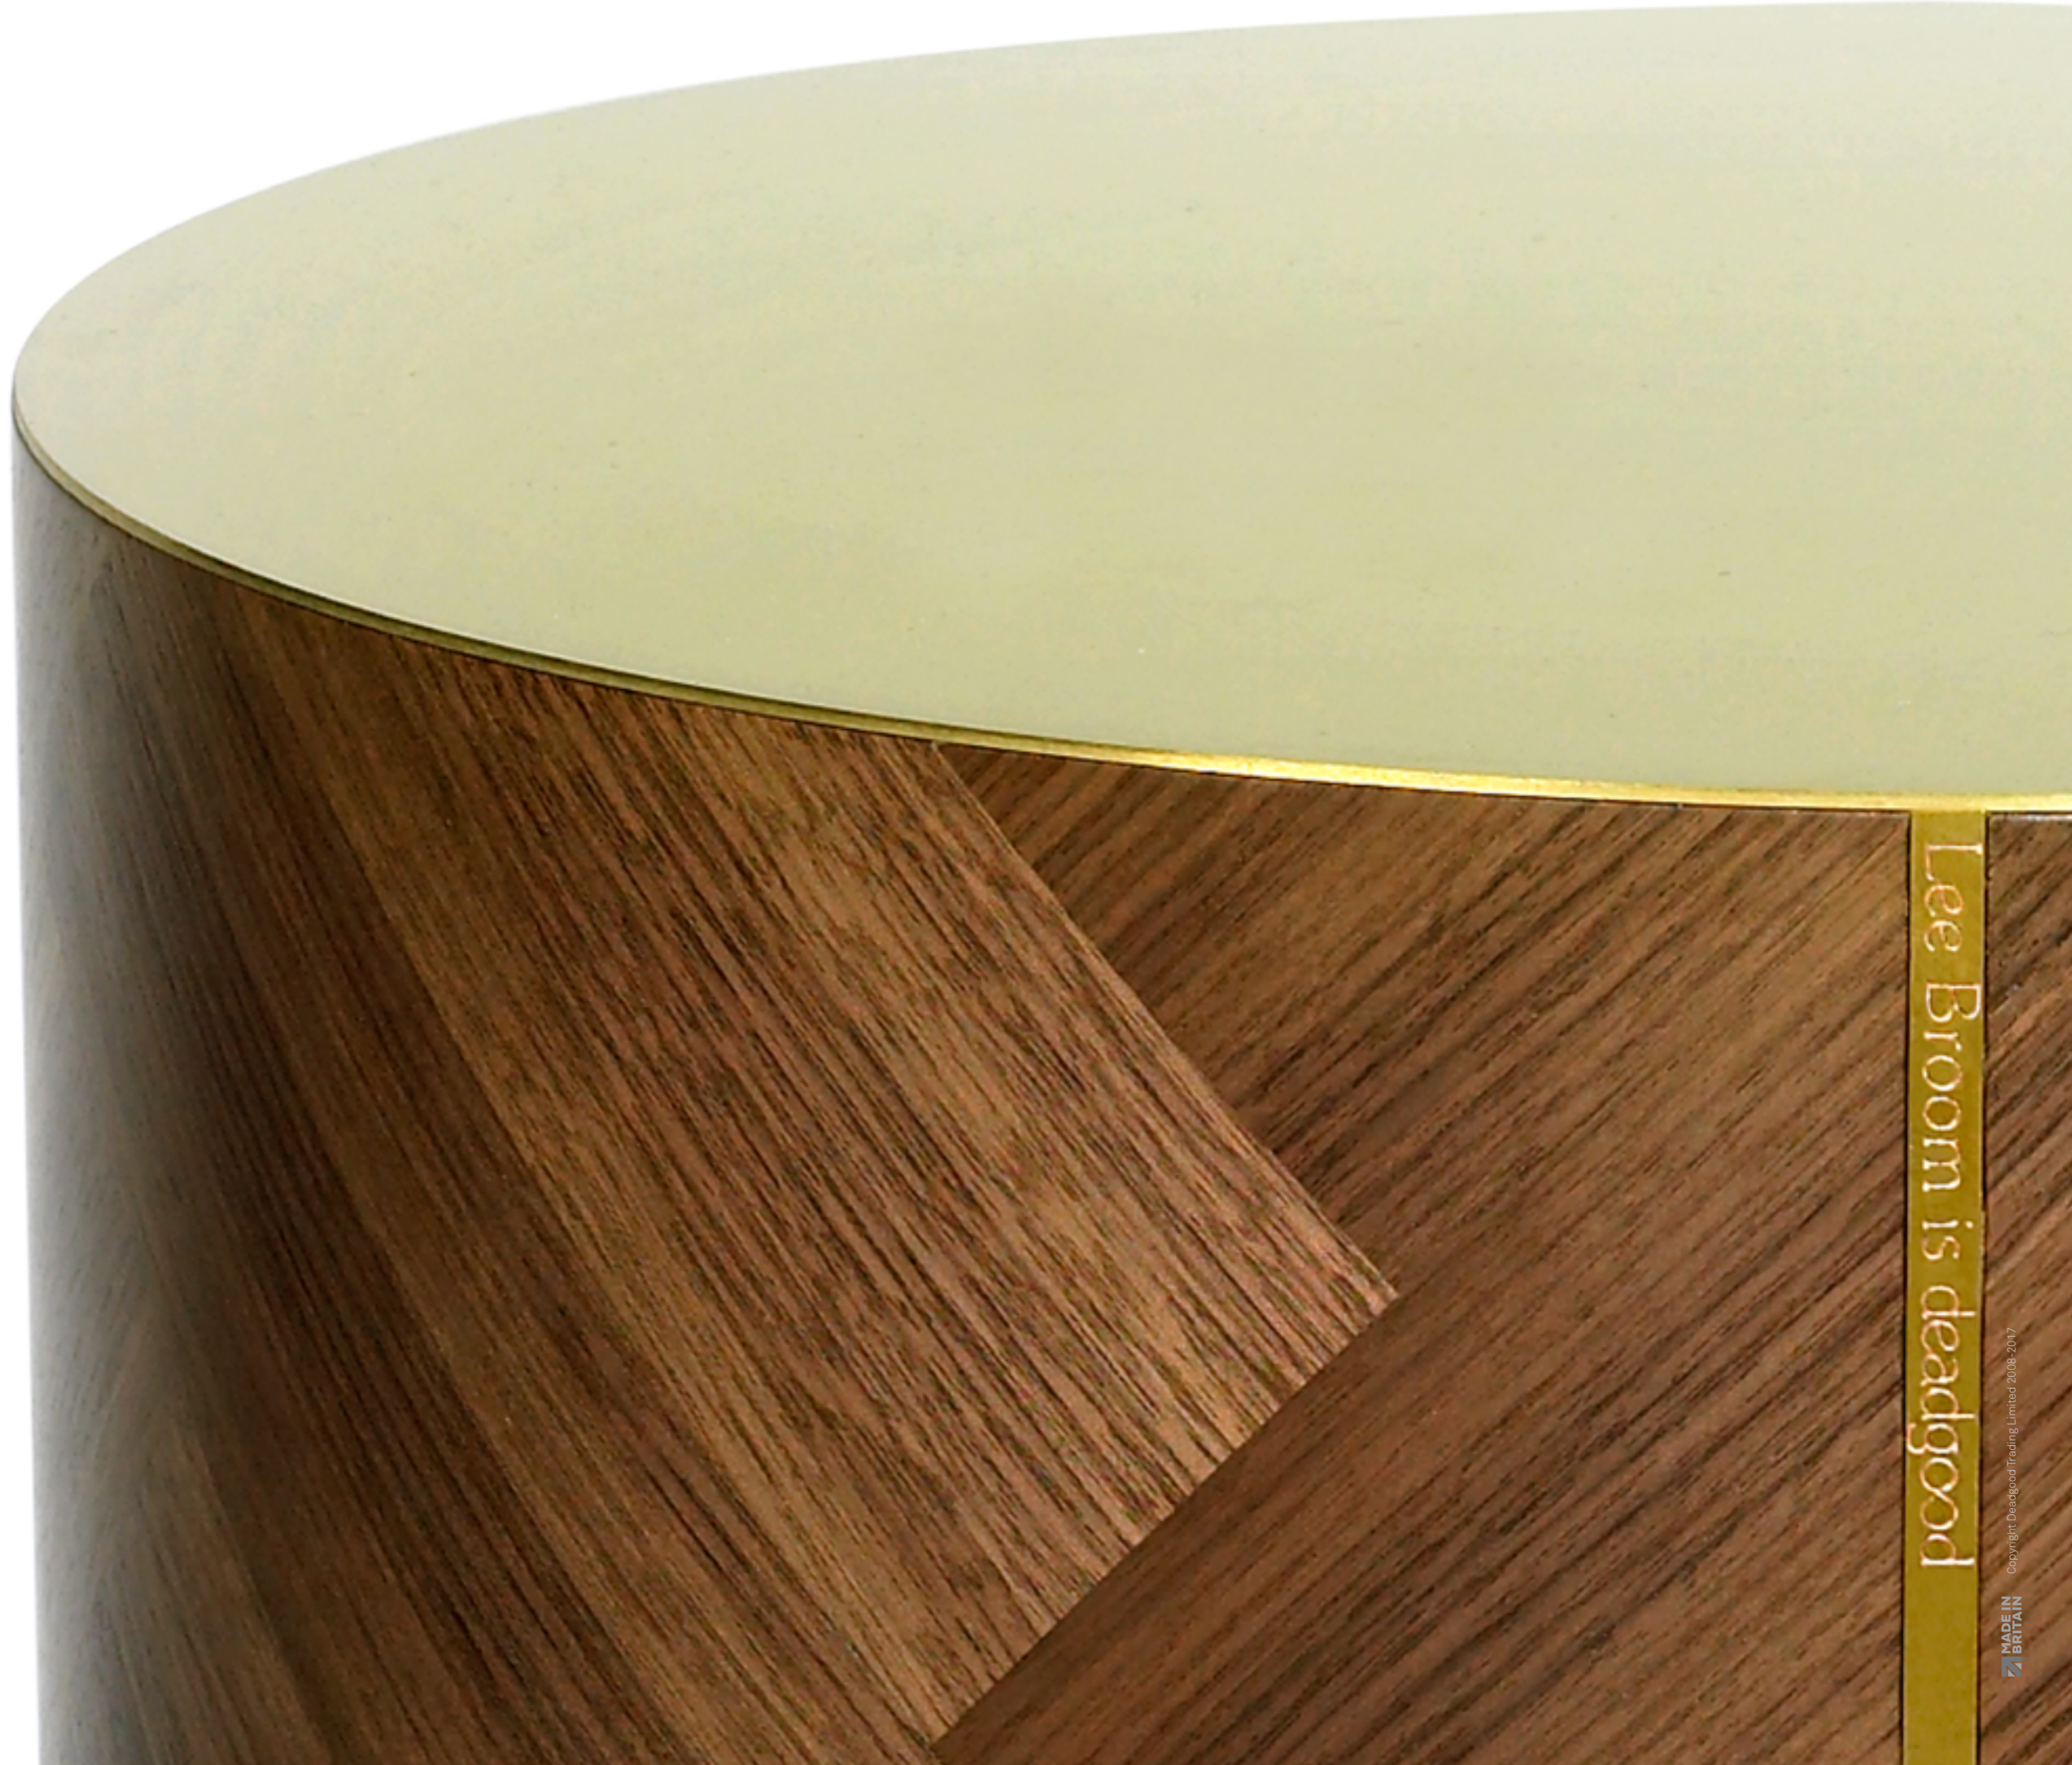

# Parq Life Tables

The Parq Life Collection combines the traditional herringbone pattern of parquet flooring with contemporary curves, transforming this time-old technique into a splendid modern-day collection.

The range includes a sideboard and two occasional tables, each featuring satin finished walnut veneers and complimentary brass accents, alongside an etched branding detail that incorporates the designer's name.

# Parq Life Tables

PL2

PL3

<b>Dimensions</b>	Coffee Table	850mm (ø) x 280mm (h)
	Side Table	400mm (ø) x 520mm (h)
<b>Materials</b>	American walnut veneer, polished brass, solid walnut and nickel fixtures	
<b>Additional Notes</b>	Custom shapes and sizes available (Price on request)	
	Alternative veneer and top material available (Price on request)	
	Brass is unlacquered and will require maintaining	
<b>Lead Time</b>	8-10 Weeks	
	Lead time for large orders timed on request	
<b>Place of Origin</b>	Calne & Folkestone, United Kingdom	