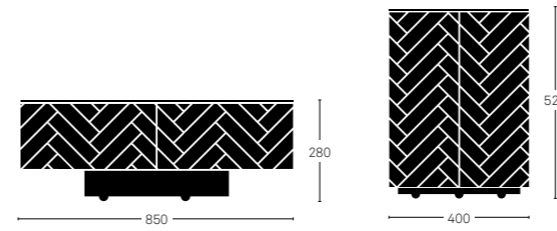

# Parq Life Tables

PL2

PL3

<b>Dimensions</b>	Coffee Table	850mm (ø) x 280mm (h)
	Side Table	400mm (ø) x 520mm (h)
<b>Materials</b>	American walnut veneer, polished brass, solid walnut and nickel fixtures	
<b>Additional Notes</b>	Custom shapes and sizes available (Price on request)	
	Alternative veneer and top material available (Price on request)	
	Brass is unlacquered and will require maintaining	
<b>Lead Time</b>	8-10 Weeks	
	Lead time for large orders timed on request	
<b>Place of Origin</b>	Calne & Folkestone, United Kingdom	