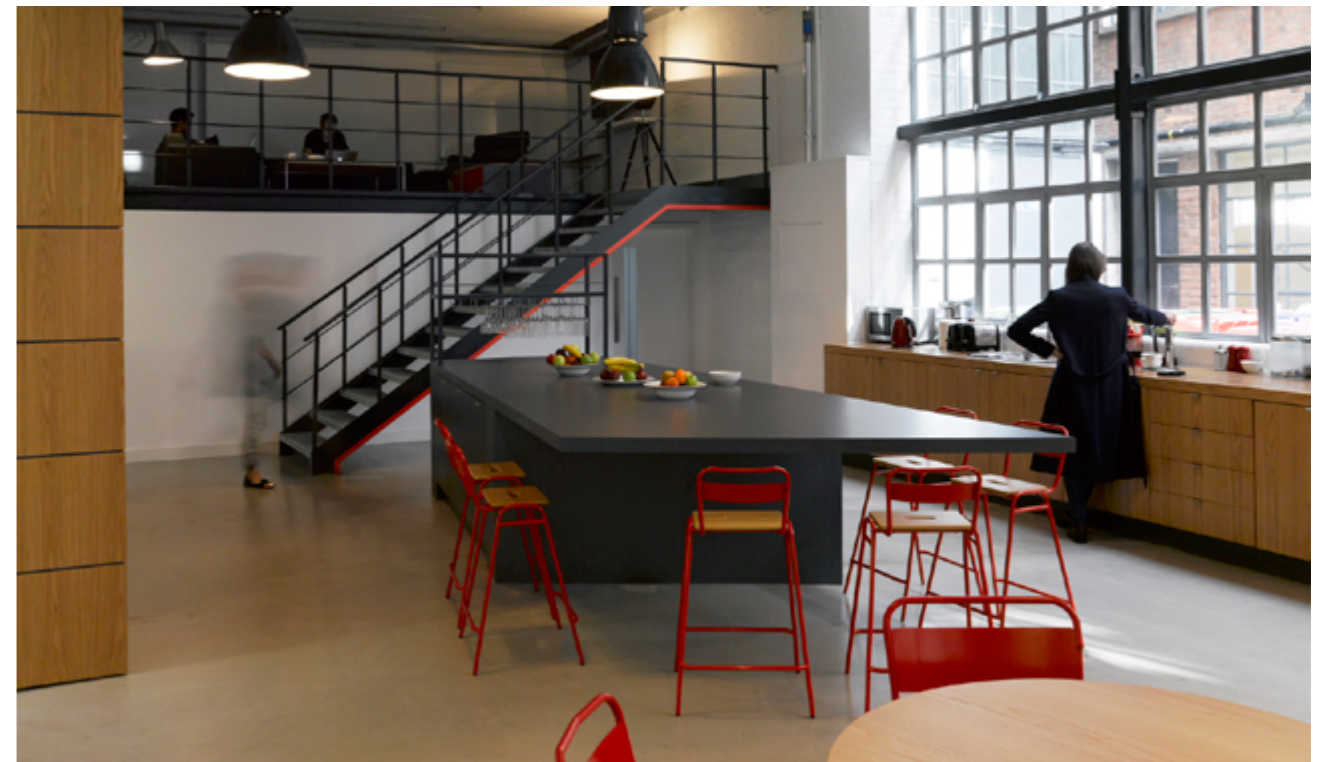

WG1MC
465mm (w) x
435mm (d) x
965mm (h)
635mm seat height

WG1LC
495mm (w) x
490mm (d) x
1,015mm (h)
785mm seat height

FRAME
Jet Black
RAL 9005

FRAME
Signal White
RAL 9003

FRAME
Raw
(Clear Lacquered)

FRAME
Bespoke RAL

SEAT
Oak

SEAT
RAL Lacquered Oak

Working Girl Cross High Stool in RAL 3017 (Rose) at Burrito Beach, Chicago.

Working Girl Cross Medium Stool in RAL 3020 (Traffic Red) at Spark44, London. (Photo: Jefferson Smith)