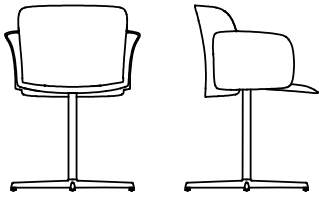

Paper

Cristian Gori

Observing carefully, seat, armrests and backrest seem almost like petals, while the thin legs remind of long stems: like a precious origami.

Available models

Seat in polypropylene reinforced with fiber glass, available in 3 versions:

Swivel central upright with 4-star base; 4 legs in tubular steel; 4 legs structure in wood with elliptical shape.

Paper - central base

width 61 cm
depth 61 cm
total height 78 cm
seat height 45 cm

Paper - frame in solid oak wood

width 59 cm
depth 55 cm
total height 78 cm
seat height 45 cm

Paper - tubular frame

width 59 cm
depth 55 cm
total height 78 cm
seat height 45 cm

Paper - swivelling chair adjustable height with wheels

width 67 cm
depth 64 cm
total height 78/86 cm
seat height 45/53 cm