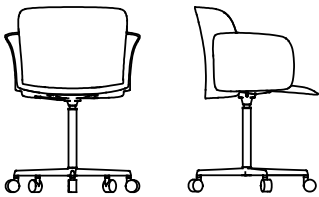

Paper

Cristian Gori

Observing carefully, seat, armrests and backrest seem almost like petals, while the thin legs remind of long stems: like a precious origami.

Available models

Seat in polypropylene reinforced with fiber glass, available in 3 versions:

Swivel central upright with 4-star base; 4 legs in tubular steel; 4 legs structure in wood with elliptical shape.

Paper - central base

width 61 cm
depth 61 cm
total height 78 cm
seat height 45 cm

Paper - frame in solid oak wood

width 59 cm
depth 55 cm
total height 78 cm
seat height 45 cm

Paper - tubular frame

width 59 cm
depth 55 cm
total height 78 cm
seat height 45 cm

Paper - swivelling chair adjustable height with wheels

width 67 cm
depth 64 cm
total height 78/86 cm
seat height 45/53 cm

Paper - struttura acciaio gambe tonde
OUTDOOR

larghezza 59 cm
profondità 55 cm
altezza totale 78 cm
altezza seduta 45 cm

Finishing

SEAT

Polypropylene

F18 BIANCO

F37 CURRY

F38
TORTORA