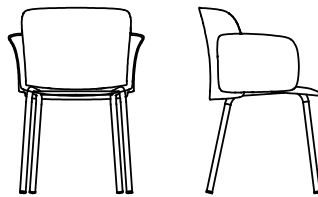

Paper

Cristian Gori

Observing carefully, seat, armrests and backrest seem almost like petals, while the thin legs remind of long stems: like a precious origami.

Available models

Seat in polypropylene reinforced with fiber glass, available in 3 versions:

Swivel central upright with 4-star base; 4 legs in tubular steel; 4 legs structure in wood with elliptical shape.

Paper - central base

width 61 cm
depth 61 cm
total height 78 cm
seat height 45 cm

Paper - frame in solid oak wood

width 59 cm
depth 55 cm
total height 78 cm
seat height 45 cm

Paper - tubular frame

width 59 cm
depth 55 cm
total height 78 cm
seat height 45 cm

Paper - swivelling chair adjustable height with wheels

width 67 cm
depth 64 cm
total height 78/86 cm
seat height 45/53 cm

Paper - struttura acciaio gambe tonde
OUTDOOR

larghezza 59 cm
profondità 55 cm
altezza totale 78 cm
altezza seduta 45 cm

Finishing

SEAT

Polypropylene

F18 BIANCO

F37 CURRY

F38
TORTORA