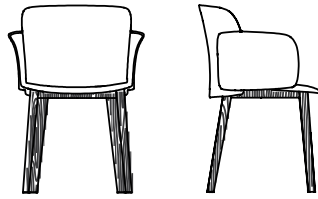

Paper

Cristian Gori

Observing carefully, seat, armrests and backrest seem almost like petals, while the thin legs remind of long stems: like a precious origami.

Available models

Seat in polypropylene reinforced with fiber glass, available in 3 versions:

Swivel central upright with 4-star base; 4 legs in tubular steel; 4 legs structure in wood with elliptical shape.

Paper - central base

width 61 cm
depth 61 cm
total height 78 cm
seat height 45 cm

Paper - frame in solid oak wood

width 59 cm
depth 55 cm
total height 78 cm
seat height 45 cm

Paper - tubular frame

width 59 cm
depth 55 cm
total height 78 cm
seat height 45 cm

Paper - swivelling chair adjustable height with wheels

width 67 cm
depth 64 cm
total height 78/86 cm
seat height 45/53 cm

Paper - struttura acciaio gambe tonde
OUTDOOR

larghezza 59 cm
profondità 55 cm
altezza totale 78 cm
altezza seduta 45 cm

Finishing

SEAT

Polypropylene

F18 BIANCO

F37 CURRY

F38
TORTORA