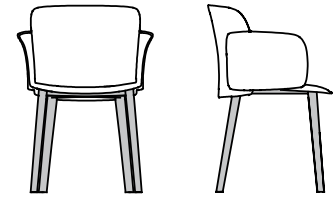

Paper

Cristian Gori

Observing carefully, seat, armrests and backrest seem almost like petals, while the thin legs remind of long stems: like a precious origami.

Available models

Seat in polypropylene reinforced with fiber glass, available in 3 versions:

Swivel central upright with 4-star base; 4 legs in tubular steel; 4 legs structure in wood with elliptical shape.

Paper - central base

width 61 cm
depth 61 cm
total height 78 cm
seat height 45 cm

Paper - frame in solid oak wood

width 59 cm
depth 55 cm
total height 78 cm
seat height 45 cm

Paper - tubular frame

width 59 cm
depth 55 cm
total height 78 cm
seat height 45 cm

Paper - swivelling chair adjustable height with wheels

width 67 cm
depth 64 cm
total height 78/86 cm
seat height 45/53 cm

Paper - struttura acciaio gambe tonde
OUTDOOR

larghezza 59 cm
profondità 55 cm
altezza totale 78 cm
altezza seduta 45 cm

Finishing

SEAT

Polypropylene

F18 BIANCO

F37 CURRY

F38
TORTORA