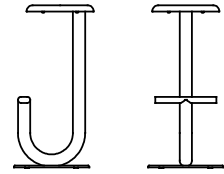

Strong Stool

Eugenie Quitllet

The clean, consistent design of Eugeni Quitllet adopts and characterises the curved steel tube which becomes the structural core of Strong collection.

Available models

Frame in two heights (45 / 64 / 80 cm) in curved Ø 60 mm steel tube, seat in turned steel or wood. Version with sheet top, suitable for Outdoor.

STRONG
Stool - H.45

width 33 cm
depth 33 cm
seat hight 45 cm

STRONG
Stool - H.64

width 37 cm
depth 39 cm
seat hight 64 cm

STRONG
Stool - H.64

width 37 cm
depth 39 cm
seat hight 80 cm

Finishing

Structure