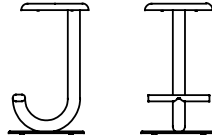

Strong Stool

Eugenie Quitllet

The clean, consistent design of Eugeni Quitllet adopts and characterises the curved steel tube which becomes the structural core of Strong collection.

Available models

Frame in two heights (45 / 64 / 80 cm) in curved Ø 60 mm steel tube, seat in turned steel or wood. Version with sheet top, suitable for Outdoor.

STRONG
Stool - H.45

width 33 cm
depth 33 cm
seat hight 45 cm

STRONG
Stool - H.64

width 37 cm
depth 39 cm
seat hight 64 cm

STRONG
Stool - H.64

width 37 cm
depth 39 cm
seat hight 80 cm

Finishing

Structure