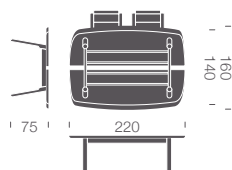

DUM

beech board

beech board: BOA71-540x160-NAT

description: solid beech wood boardroom tables
design: marc van nederpelt, wiebe boonstra, 2018
measurements with A-frame 71cm, table top 4cm:
available lengths: from 220 up to 700cm
available widths: 140 and 160cm
colours beech wood frames and tops (CLR):
satin gloss natural or satin gloss black stain
satin gloss stain ± RAL 7037 dusty grey
satin gloss stain ± RAL 3005 wine red
satin gloss stain ± RAL 5004 black blue
satin gloss stain ± RAL 7012 black green
article code: BOA71-lxw-CLR

4 person boardroom table / 2 workplaces
2 table tops 4cm, 2 A-frames
lxwxh 220 x 140 / 160 x 75cm

6 person boardroom table / 2 large workplaces
2 table tops 4cm, 2 A-frames
lxwxh 280 x 140 / 160 x 75cm

8 person boardroom table / 4 workplaces
4 table tops 4cm, 3 A-frames
lxwxh 380 x 140 / 160 x 75cm

12 person boardroom table / 6 workplaces
6 table tops 4cm, 4 A-frames
lxwxh 540 x 140 / 160 x 75cm

16 person boardroom table / 8 workplaces
8 table tops 4cm, 5 A-frames
lxwxh 700 x 140 / 160 x 75cm