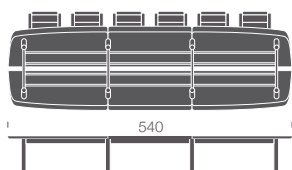

12 person boardroom table / 6 workplaces
6 table tops 4cm, 4 A-frames
lxwxh 540 x 140 / 160 x 75cm