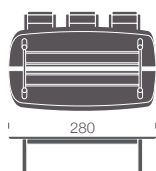

DUM

beech board

beech board: BOA71-540x160-NAT

description: solid beech wood boardroom tables
design: marc van nederpelt, wiebe boonstra, 2018
measurements with A-frame 71cm, table top 4cm:
available lengths: from 220 up to 700cm
available widths: 140 and 160cm
colours beech wood frames and tops (CLR):
satin gloss natural or satin gloss black stain
satin gloss stain ± RAL 7037 dusty grey
satin gloss stain ± RAL 3005 wine red
satin gloss stain ± RAL 5004 black blue
satin gloss stain ± RAL 7012 black green
article code: BOA71-lxw-CLR

4 person boardroom table / 2 workplaces
2 table tops 4cm, 2 A-frames
lxwxh 220 x 140 / 160 x 75cm

6 person boardroom table / 2 large workplaces
2 table tops 4cm, 2 A-frames
lxwxh 280 x 140 / 160 x 75cm