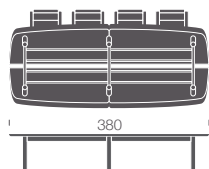

DUM

beech board

beech board: BOA71-540x160-NAT

description: solid beech wood boardroom tables
design: marc van nederpelt, wiebe boonstra, 2018
measurements with A-frame 71cm, table top 4cm:
available lengths: from 220 up to 700cm
available widths: 140 and 160cm
colours beech wood frames and tops (CLR):
satin gloss natural or satin gloss black stain
satin gloss stain ± RAL 7037 dusty grey
satin gloss stain ± RAL 3005 wine red
satin gloss stain ± RAL 5004 black blue
satin gloss stain ± RAL 7012 black green
article code: BOA71-lxw-CLR

4 person boardroom table / 2 workplaces
2 table tops 4cm, 2 A-frames
lxwxh 220 x 140 / 160 x 75cm

6 person boardroom table / 2 large workplaces
2 table tops 4cm, 2 A-frames
lxwxh 280 x 140 / 160 x 75cm