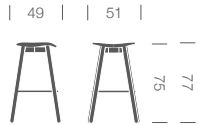

beech boy 75 flat

measurements:
51x49x77cm (wxdxh)
standard colours (CLR):
mat natural or mat black (NAT/BLK)
article code:
BBO75F-CLR