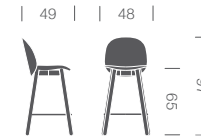

beech stool 65 high

measurements:
48x49x97cm (wxdxh)
standard colours (CLR):
mat natural or mat black (NAT/BLK)
article code:
BBO65H-CLR