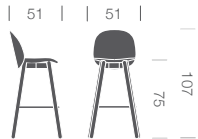

beech boy 75 high

measurements:
51x51x107cm (wxdxh)
standard colours (CLR):
mat natural or mat black (NAT/BLK)
article code:
BBO75H-CLR