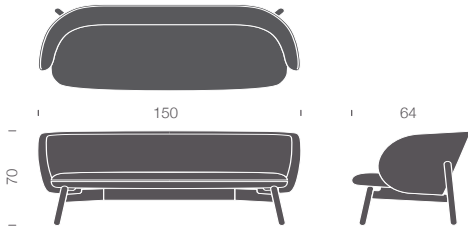

description:

club seat with beech wood frame. upholstered in Febrik Gentle or Febrik Shade. frame in mat natural or mat black (NAT/BLK).

options:

frame in RAL colour lacquer (RAL)

design:

martijn hoogendijk, 2017

material:

upholstered beech frame chair polstered with foam.

beech club

measurements:

74x64x70cm (wxdxh)

standard colours wood frame: mat natural or

mat black (NAT/BLK) **upholstery (UPH-CLR):**

Febrik gentle (UPH code: GEN-CLR) Febrik

shade (UPH code: SHA-CLR) **article code:**

colour beech frame / seating

BCL-CLR-UPH-CLR

beech club sofa

measurements:

150x64x70cm (wxdxh)

standard colours wood frame: mat natural or

mat black (NAT/BLK) **upholstery (UPH-CLR):**