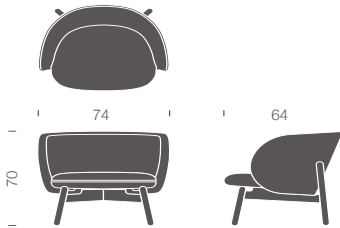

description:

club seat with beech wood frame. upholstered in Febrik Gentle or Febrik Shade. frame in mat natural or mat black (NAT/BLK).

options:

frame in RAL colour lacquer (RAL)

design:

martijn hoogendijk, 2017

material:

upholstered beech frame chair polstered with foam.

beech club

measurements:

74x64x70cm (wxdxh)

standard colours wood frame: mat natural or

mat black (NAT/BLK) **upholstery (UPH-CLR):**

Febrik gentle (UPH code: GEN-CLR) Febrik

shade (UPH code: SHA-CLR) **article code:**

colour beech frame / seating

BCL-CLR-UPH-CLR

beech club sofa

measurements:

150x64x70cm (wxdxh)

standard colours wood frame: mat natural or

mat black (NAT/BLK) **upholstery (UPH-CLR):**