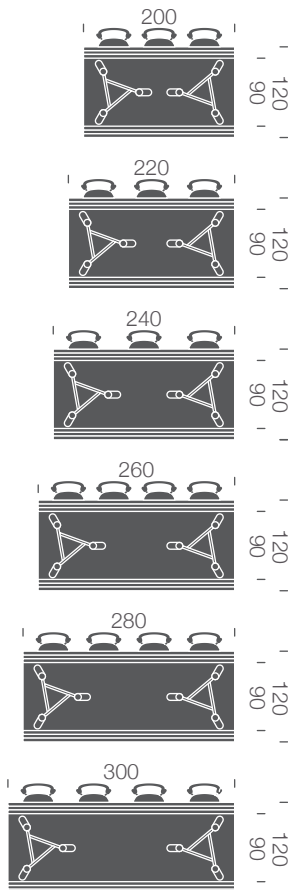

six person glass table

1 glass table top, 2 D-frames 71cm (BDF 71)
width:200cm, depths: 90, 100, 110, and 120cm

six person glass table

1 glass table top, 2 D-frames 71cm (BDF 71)
width:220cm, depths: 90, 100, 110, and 120cm

six person glass table

1 glass table top, 2 D-frames 71cm (BDF 71)
width:240cm, depths: 90, 100, 110, and 120cm

eight person glass table

1 glass table top, 2 D-frames 71cm (BDF 71)
width:260cm, depths: 90, 100, 110, and 120cm

eight person glass table

1 glass table top, 2 D-frames 71cm (BDF 71)
width:280cm, depths: 90, 100, 110, and 120cm

eight person glass table

1 glass table top, 2 D-frames 71cm (BDF 71)
width:300cm, depths: 90, 100, 110, and 120cm