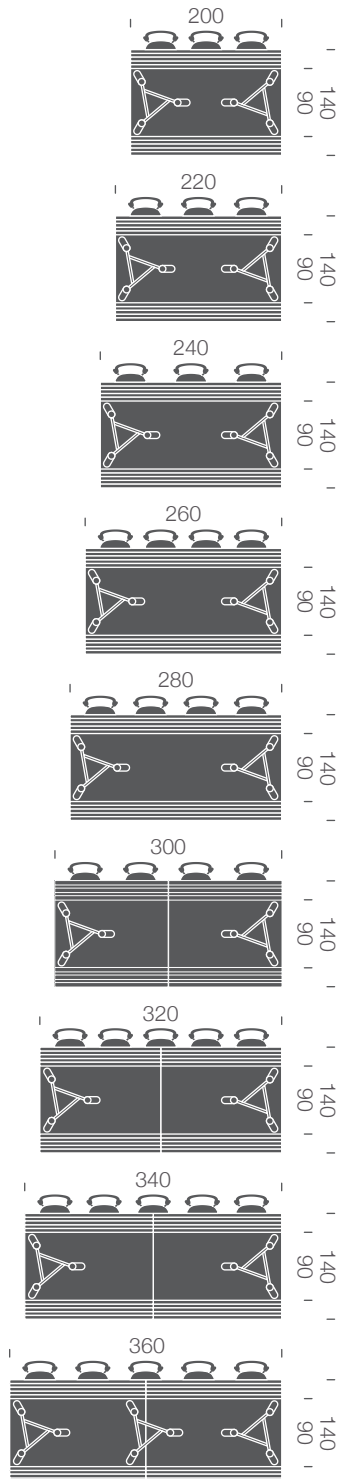

measurements with D-frame 71 cm (BDF 71):

available widths: from 200 up to 810cm and beyond
available depths: 90, 100, 110, 120, 130 140 and 160cm

material and colours (CLR):

30mm white melamine with ABS (MEL-WHI)
30mm HPL, colour on request (HPL-CLR)
30mm natural or black beech veneer (NAT-V / BLK-V)

article code:

CON71-wxd-CLR

six person table

1 table top, 2 D-frames 71cm (BDF 71)
wxd 200cm x 90, 100, 110, 120, 130, or 140cm

six person table

1 table top, 2 D-frames 71cm (BDF 71), 2 beams 180cm
wxd 220cm x 90, 100, 110, 120, 130, 140 or 160cm

six person table

1 table top, 2 D-frames 71cm (BDF 71), 2 beams 180cm
wxd 240cm x 90, 100, 110, 120, 130, or 140cm

eight person table

1 table top, 2 D-frames 71cm (BDF 71), 2 beams 240cm
wxd 260cm x 90, 100, 110, 120, 130, or 140cm

eight person table

1 table top, 2 D-frames 71cm (BDF 71), 2 beams 240cm
wxd 280cm x 90, 100, 110, 120, 130, or 140cm

eight person table

2 table tops, 2 D-frames 71cm (BDF 71), 2 beams 240cm
wxd 300cm x 90, 100, 110, 120, 130, or 140cm