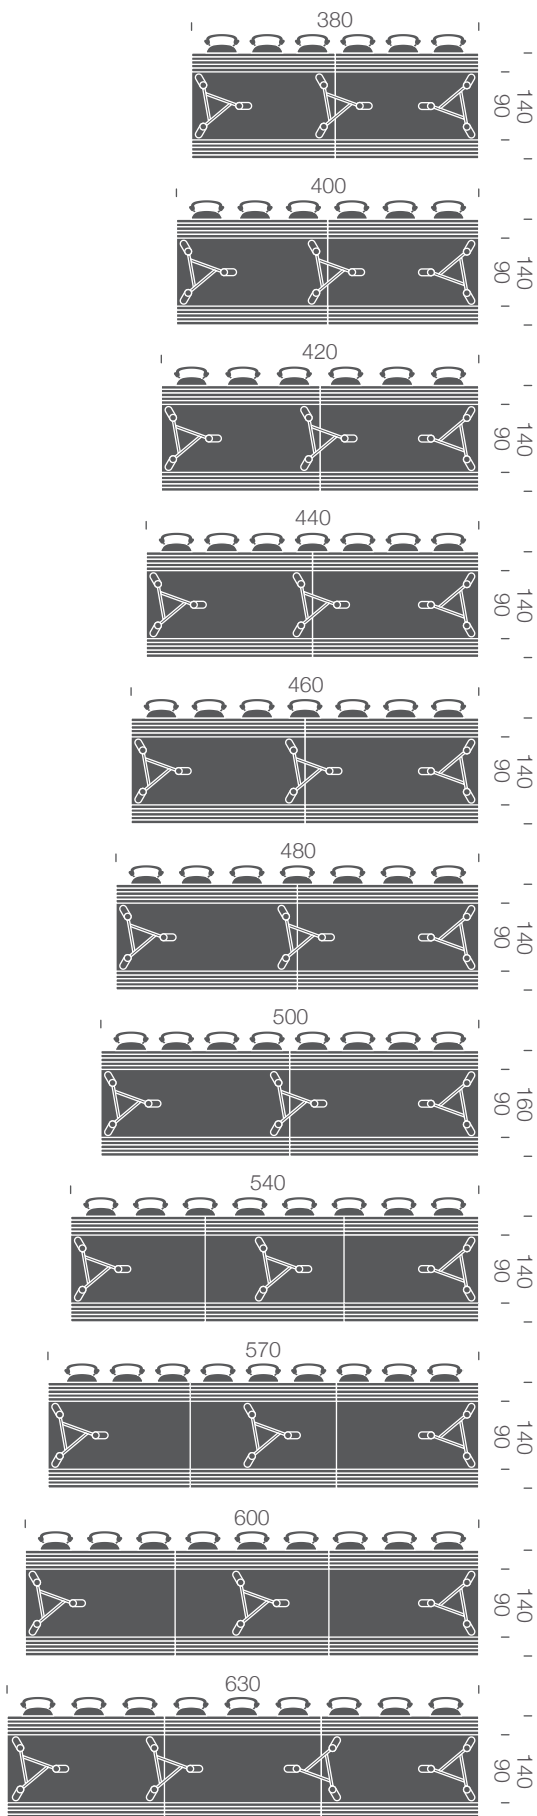

measurements with D-frame 71 cm (BDF 71):

available widths: from 200 up to 810cm and beyond
available depths: 90, 100, 110, 120, 130 140 and 160cm

material and colours (CLR):

30mm white melamine with ABS (MEL-WHI)
30mm HPL, colour on request (HPL-CLR)
30mm natural or black beech veneer (NAT-V / BLK-V)

six person table

1 table top, 2 D-frames 71cm (BDF 71), 2 beams 180cm
wxd 240cm x 90, 100, 110, 120, 130, or 140cm

eight person table

1 table top, 2 D-frames 71cm (BDF 71), 2 beams 240cm
wxd 260cm x 90, 100, 110, 120, 130, or 140cm

ten person table

2 table tops, 2 D-frames 71cm (BDF 71), 2 beams 300cm
wxd 320cm x 90, 100, 110, 120, 130, or 140cm

ten person table

2 table tops, 2 D-frames 71cm (BDF 71), 2 beams 300cm
wxd 340cm x 90, 100, 110, 120, 130, or 140cm

ten person table

2 table tops, 3 D-frames 71cm (BDF 71), 2 beams 300cm
wxd 360cm x 90, 100, 110, 120, 130, or 140cm

twelve person table

2 table tops, 3 D-frames 71cm (BDF 71), 2 beams 300cm wxd 380cm x 90, 100, 110, 120, 130, or 140cm