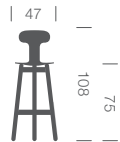

beech stool 75 high

measurements:
47x44x108cm (wxdxh)
standard colours (CLR):
mat natural or mat black (NAT/BLK)
article code:
BES75H-CLR