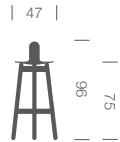

beech stool 75 low

measurements:
47x44x96cm (wxdxh)
standard colours (CLR):
mat natural or mat black (NAT/BLK)
article code:
BES75L-CLR