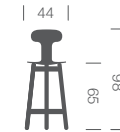

beech stool 65 high

measurements:
44x43x98cm (wxdxh)
standard colours (CLR):
mat natural or mat black (NAT/BLK)
article code:
BES65H-CLR

beech stool 45 flat