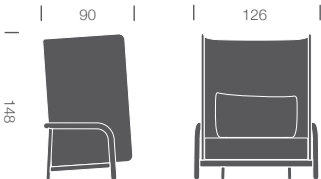

article code:

colour beech / seating+outside / cushion+inside

BPLH-CLR-SHA-CLR-(TRI-CLR)