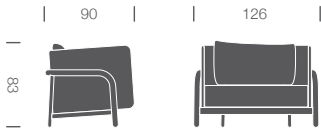

article code:

colour beech / seating+outside / cushion+inside

BPLL-CLR-SHA-CLR-(TRI-CLR)