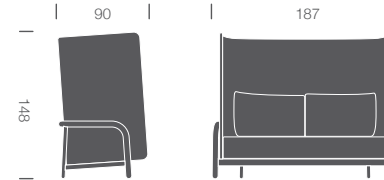

article code:

colour beech / seating+outside / cushions+inside

BPBH-CLR-SHA-CLR-(TRI-CLR)

beech private cushions side [option]

measurements:

50x40cm (lxh)

upholstery (UPH-CLR):

Febrik triangle (UPH code: TRI-CLR)

Febrik shade (UPH code: TRI-SHA)

article code:

colour beech / seating+outside / cushion+inside

BPCS-CLR-TRI or SHA