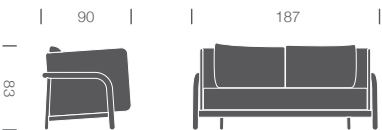

article code:

colour beech / seating+outside / cushion+inside

BPBL-CLR-SHA-CLR-(TRI-CLR)