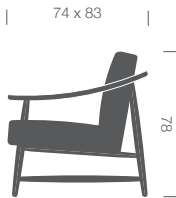

DUM

PAN-NAT / SHA-CAR

panatella

description:

upholstered beech easy chair
frame in mat natural or mat black (NAT/BLK).
upholstered in Febrik Shade or Febrik Gentle

option:

lacquer in RAL colour (RAL)

design:

marc van nederpelt, wiebe boonstra, 2014

material:

upholstered beech frame chair polstered with foam.

panatella

measurements:

74x83x76cm (wxdxh)

standard colours wood frame:

mat natural or mat black (NAT/BLK)