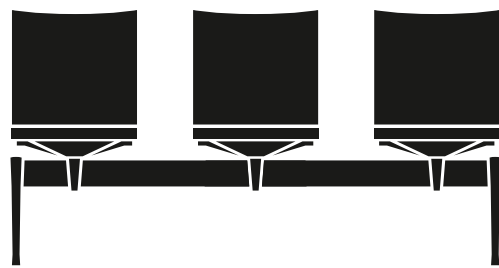

PRODUCT INFO CHAIRIK XL BENCH

CHAIRIK XL BENCH / TYPE 1