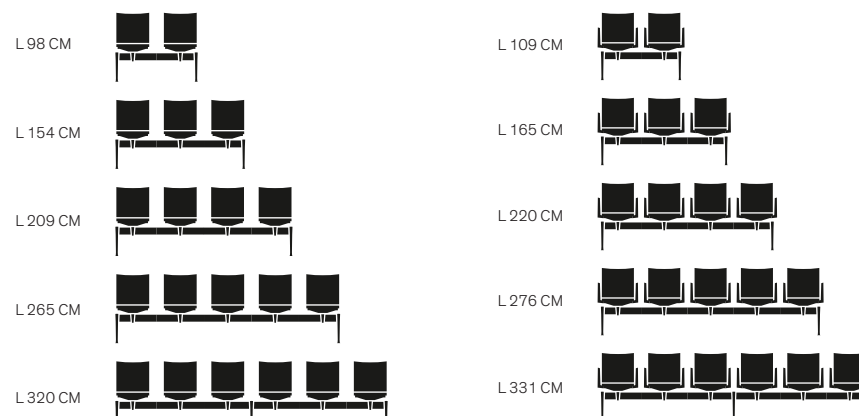

PACKAGING

The bench system is packed in strong cardboard packaging.