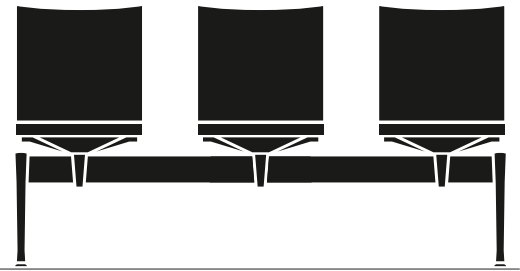

Today, Erik Magnussen's designs are exhibited in museums all over the world. He has received numerous acknowledgements and awards for his work.

PRODUCT INFO

CHAIRIK XL BENCH

CHAIRIK BENCH SPECIFICATIONS

SEAT DIMENSIONS	H 81.5 X SH 46.5 X D 56 X W 53.5 CM
PACKAGING DIMENSIONS	N/A
STACKING ON TROLLEY	N/A
CERTIFICATES	EN 16139:2013 / BS 5852:1990 / EN 1021-1:2006
FRAME	POLISHED AND ANODISED ALUMINIUM FRAME
SURFACE	PLASTIC, MELAMINE, MELAMINE VENEER, PUR, LACQUER OR LAZURE

CHAIRIK

Erik Magnussen designed the CHAIRIK series in 1996. Magnussen had a pragmatic view on design and production, and used his imagination to challenge both. The results have been outstanding.

No matter which way you rotate or turn the chair, CHAIRIK is the uttermost complete and simplified design. The design was based on studies of the best possibilities of utilizing compression molded plywood and plastic, making it incredibly comfortable. The chair has a solid support, without pressure on the spine.

DESCRIPTION

Flexible bench system with 2 – 6 seats. Available with or without armrests and optional side table.

UPHOLSTERY

CHAIRIK can be upholstered in fabric or leather, or painted in the colours that you like the best. The chair is also available with seat upholstery, inner side or full upholstered in two different thicknesses.