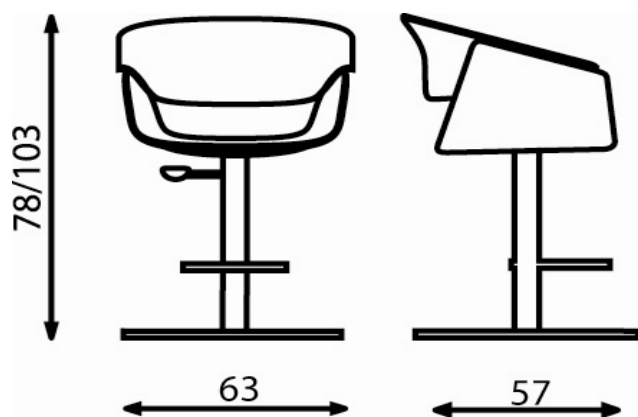

### DESCRIZIONE/ DESCRIPTION

---

Swivel bar stool with steel structure. Seat covered in hide leather. Front side of the back rest covered in soft leather.

Flat disk steel base with footrest and gas mechanism for high adjustment, available powder painted or galvanic finish.

### MATERIALI/ MATERIALS

---

Cuoio Pieno Fiore  
Full Grain Hide Leather

Pelle  
Soft Leather

Pelle Vintage  
Vintage Soft Leather

Larghezza/ width: 63 cm/ 24.80 inch

Profondità/ depth: 57 cm/ 22.44 inch

Altezza/ height: 78-103 cm/ 30.70-40.55 inch

Altezza seduta/ height seat: 60-85 cm/ 23.62-33.46 inch