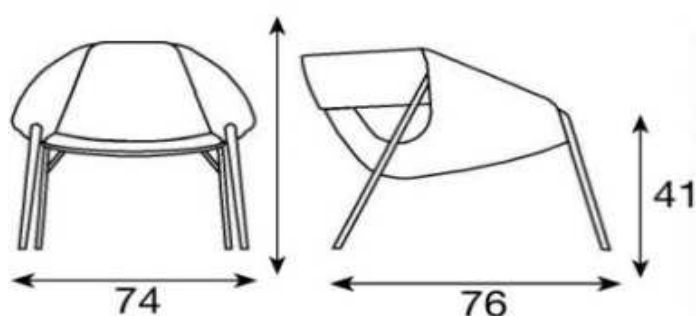

BEND

DESCRIZIONE/ DESCRIPTION

Armchair with seat and back fully cover in full grain hide outside and soft leather.
 Arm bend in full grain hide leather.
 Steel structure powder painted or galvanic finish.

MATERIALI/ MATERIALS

Body finish

Cuoio Pieno Fiore
 Full Grain Hide Leather

Pelle
 Soft Leather

Pelle Vintage
 Vintage Soft Leather

DIMENSIONI/ DIMENSIONS

Larghezza/ width: 74 cm / 29.25 inch

Profondità/ depth: 76 cm / 30 inch

Seat height: 41 cm / 16.25 inch