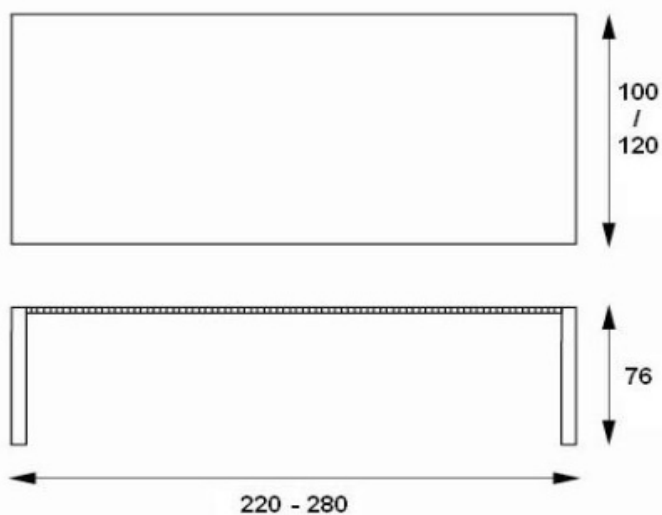

### DESCRIZIONE/ DESCRIPTION

Table with steel structure completely covered in hide leather.

Top with geometric decoration laser made.

### DIMENSIONI/ DIMENSIONS

Larghezza/ width: 220-280 cm/ 86.61-110.23 inch

Profondità/ depth: 100-120 cm/ 39.37-47.24 inch

Altezza/ height: 76 cm/ 29.92 inch