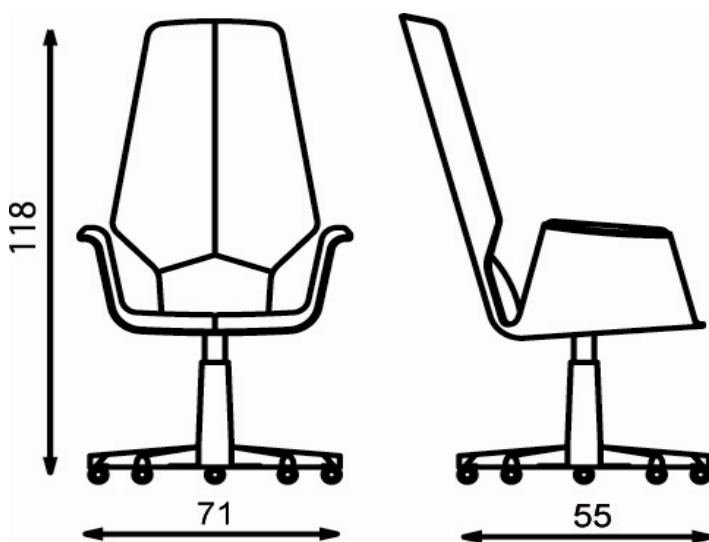

FOSCA TALL_BGL

by Andrea Pinori, Giorgio Balestri

DESCRIZIONE/ DESCRIPTION

High back swivel armchair with steel structure covered outside in hide leather and inside in soft leather. Spoke base on wheels in Zebrano wood with details in steel, galvanic finish. Tilting and high-adjustable gas mechanism.

Zebrano Naturale - Natural Zebrano

DIMENSIONI/ DIMENSIONS

Larghezza/ width: 55 cm / 21.65 inch

Profondità/ depth: 71 cm / 27.95

inch Altezza/ height: 118 cm / 46.45 inch