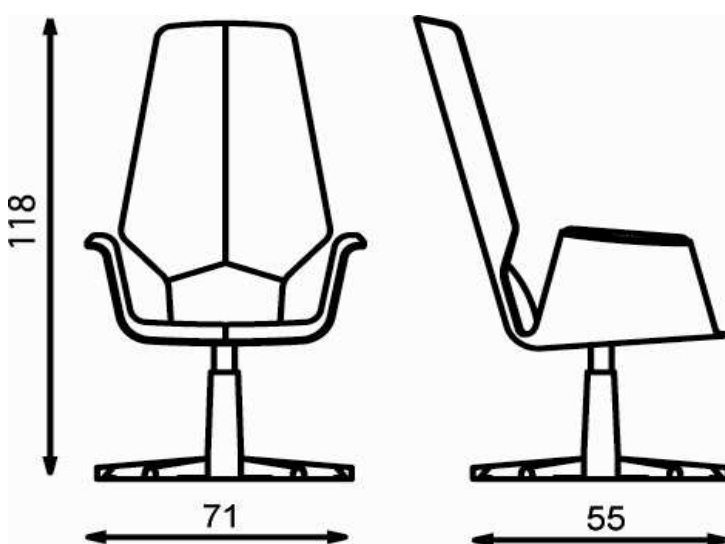

FOSCA TALL_BRL

by Andrea Pinori, Giorgio Balestri

DESCRIZIONE/ DESCRIPTION

Swivel armchair with steel structure covered outside in hide leather and inside in soft leather. Spoke base in Zebrano wood with details in steel, galvanic finish.

Zebrano Naturale - Natural Zebrano

DIMENSIONI/ DIMENSIONS

Larghezza/ width: 55 cm / 21.65 inch

Profondità/ depth: 71 cm / 27.95

inch Altezza/ height: 118 cm / 46.45 inch