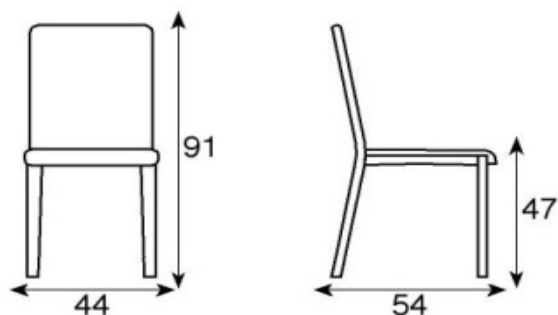

RELAIX_S

by Studio Datta - Mosca

DESCRIZIONE/ DESCRIPTION

Chair with steel structure fully covered in hide leather.

MATERIALI/ MATERIALS

Body finish

Cuoio pieno fiore - Full grain hide leather

Carezza - Carezza hide leather

DIMENSIONI/ DIMENSIONS

Larghezza/ width: 44 cm/ 17.32 inch

Profondità/ depth: 54 cm/ 21.25 inch

Altezza/ height: 91 cm / 35.82 inch

Altezza seduta/ height seat: 47 cm/ 18.50 inch