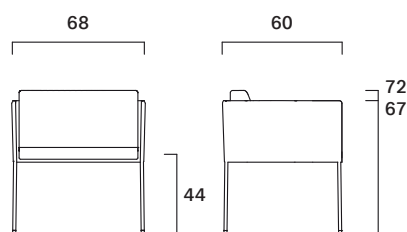

Famiglia di sedute con scocca leggermente imbottita e rivestita in pelle o tessuto. Cuscini in poliuretano sagomato rivestiti in pelle. Gambe in tubo di acciaio verniciato, puntali in alluminio spazzolato.

Collection of armchairs and stools with lightly padded shell, upholstered in leather or fabric. Moulded polyurethane seat cushions, upholstered in leather. Lacquered tubular steel legs with brushed aluminium tips.

Peso/Weight: 15,5 kg

Cubaggio/Cubage: 0,34 m³ 21,0 Kg 72x62x77 cm

Certificazioni / Certifications

Espano/Foam: TB117-2013 Section 3
BS5852 Part 2
CLASSE 1IM

Legno/Wood: CARB

Materiali / Materials

Rivestimento: Pelli o tessuti come da collezione
Seat upholstery: Leathers or fabrics in our collection

Finiture: Piedini in alluminio spazzolato
Finish: Brushed aluminium tips

Base: Acciaio verniciato
Base: Coated steel base

Imbottitura: Espanso ignifugo
Padding: Fire retardant foam

Struttura interna: Multistrato
Inside structure: Multilayer

Su richiesta / Upon request

Piedini speciali in feltro.
Special felt glides.