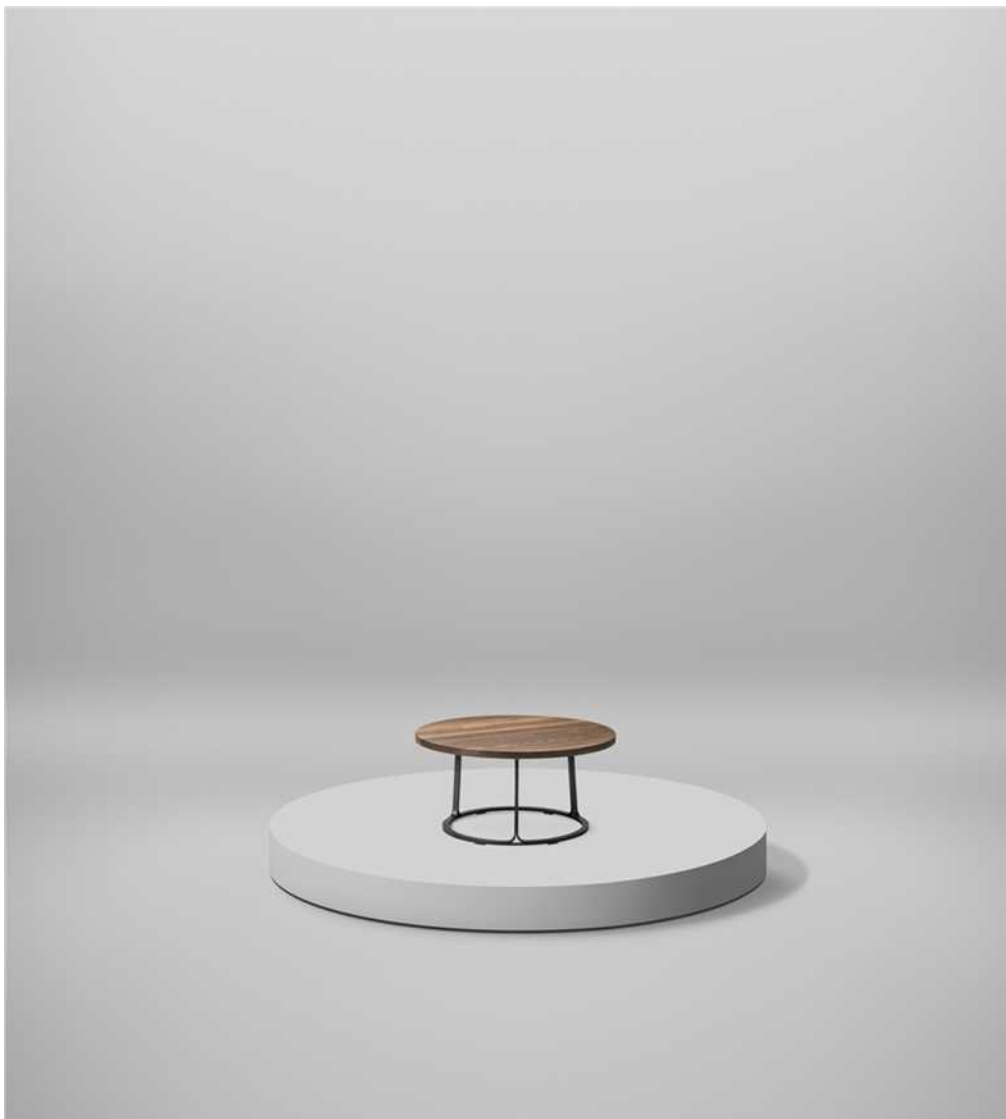

**Fredericia**

1 9 1 1

BARBRY TABLE - AURELIEN BARBRY

**Barbry Table - 3860**

W:  
H: 51,5 cm, Ø: 57 cm  
Weight: 6,7 kg, Cbm: 0m<sup>3</sup>

Barbry Table is a series of side tables in three heights. The circular table top is made in solid oak, and the base is made in black lacquered flat iron. Due to the circular footprint of the base, the contrast between a visually dense table top and light base is balanced.

**Fredericia**

1 9 1 1

BARBRY TABLE - AURELIEN BARBRY

**Barbry Table - 3861**

W:  
H: 40,5 cm, Ø: 57 cm  
Weight: 6,4 kg, Cbm: 0m<sup>3</sup>

Barbry Table is a series of side tables in three heights. The circular table top is made in solid oak, and the base is made in black lacquered flat iron. Due to the circular footprint of the base, the contrast between a visually dense table top and light base is balanced.

# Fredericia

1 9 1 1

BARBRY TABLE - AURELIEN BARBRY

**Barbry Table - 3862**

W:  
H: 28,5 cm, Ø: 57 cm  
Weight: 5,8 kg, Cbm: 0m<sup>3</sup>

Barbry Table is a series of side tables in three heights. The circular table top is made in solid oak, and the base is made in black lacquered flat iron. Due to the circular footprint of the base, the contrast between a visually dense table top and light base is balanced.