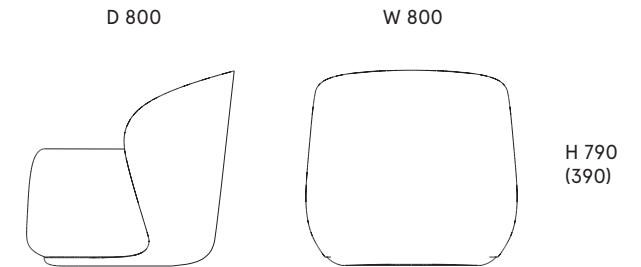

la pipe LOUNGE

FROM ALL ANGLES THE CHAIR'S EXTRAVAGANT, ROUNDED SHAPE SHOWS OFF BEAUTIFUL DETAILING WHICH UNDERLINES THE THOUGHTFUL WORK OF THE DESIGNER.

LA PIPE CHAIR IS MADE WITH GREAT CRAFTSMANSHIP, AND THE CAREFULLY SELECTED FEATURES SUCH AS PIPING AND STITCHES ADD EXTRA CHARACTER.

THE BACK LEGS OF THE FRAME SUPPORT THE SHELL AND ENHANCES THE FORM AND OUTLINE OF THE "ARMREST". THE FRONT LEGS DISAPPEAR INTO THE SHELL AND THE WHOLE FRAME HOLDS THE SHELL IN A WAY THAT SEEMS LIGHT AND OBVIOUS, AND YET ALSO UNREAL.