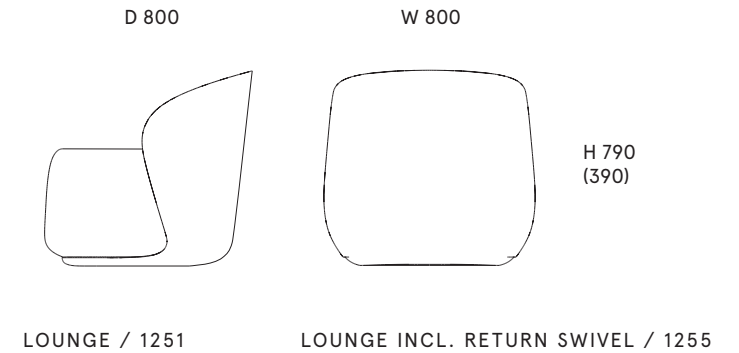

## la pipe LOUNGE

**FROM ALL ANGLES THE CHAIR'S EXTRAVAGANT, ROUNDED SHAPE SHOWS OFF BEAUTIFUL DETAILING WHICH UNDERLINES THE THOUGHTFUL WORK OF THE DESIGNER.**

LA PIPE CHAIR IS MADE WITH GREAT CRAFTSMANSHIP, AND THE CAREFULLY SELECTED FEATURES SUCH AS PIPING AND STITCHES ADD EXTRA CHARACTER.

THE BACK LEGS OF THE FRAME SUPPORT THE SHELL AND ENHANCES THE FORM AND OUTLINE OF THE "ARMREST". THE FRONT LEGS DISAPPEAR INTO THE SHELL AND THE WHOLE FRAME HOLDS THE SHELL IN A WAY THAT SEEMS LIGHT AND OBVIOUS, AND YET ALSO UNREAL.