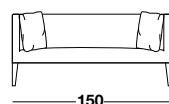

ADELE

adele

adele soft

small sofa

AS

adele junior