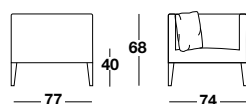

adele soft

armchair