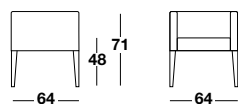

Feet: *are made of wengé stained beechwood, and upon request walnut coloured.*

Small cushion AS: *in goose feathers (Assopiuma).*

FINISHING

*Wengé
coloured*

*Walnut
coloured*

ADELE

adele

small armchair