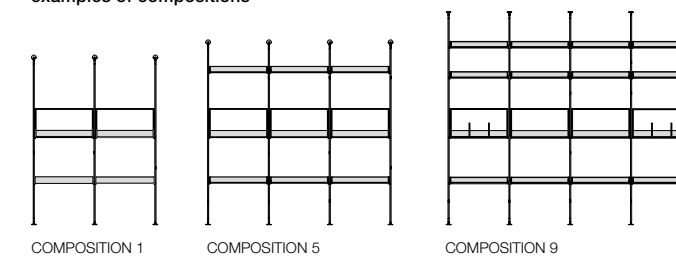

examples of compositions