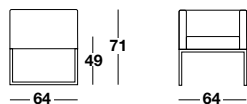

FINISHING

Metal burnished painted.

Metal black chrome.

ASIA JUNIOR

asia

small armchair

asia junior

small armchair