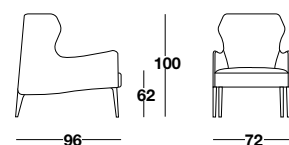

CROSBY BERGERE

crosby

chair

armchair

bergere

pouff