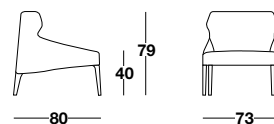

CROSBY BERGERE

crosby

chair

armchair

bergere

pouff