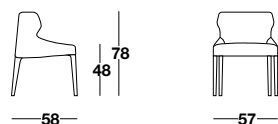

CROSBY BERGERE

crosby

chair