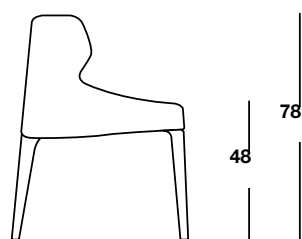

CROSBY CHAIR

Serie composta da sedia, poltrona, bergere e pouff completamente sfoderabili, tranne nella versione in pelle. Il modello è realizzato con profilo uguale alla fodera, a richiesta in contrasto.

A richiesta la fodera in pelle può essere realizzata con cuciture "Costa Viva" invece che con profilo.

Struttura: in legno imbottito in poliuretano espanso indeformabile rivestito in tessuto protettivo accoppiato.

Seduta: in poliuretano indeformabile.

Piedini: in massello canaletto verniciato acrilico ad acqua. A richiesta tinto wengè.

Series composed of chair, armchair, bergere and stool with fully removable cover, except the version in leather. The model is realized with profile in the same finishing as the cover, on request in contrast.

On request the cover in leather can be realized with sewing "Costa Viva" instead of with profile.

Structure: in wood upholstered in non-deformable polyurethane.

Seat: in non-deformable polyurethane.

Feet: in canaletto solid wood painted with wateracrylic. On request wenge' colour.

58

48

78

57

FINISHING

SEWING