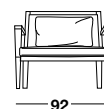

armchair with armrests