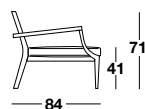

armchair with armrests