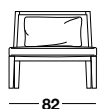

GIULIA LARGE TRECY

giulia large imbottita

armchair