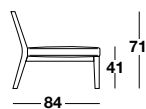

GIULIA LARGE TRECY

giulia large imbottita

armchair